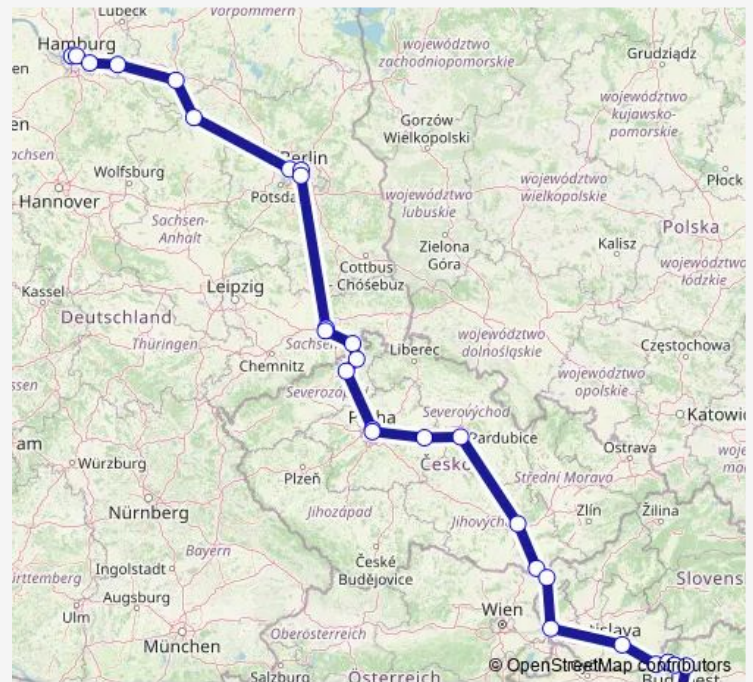

Ludwigslust

Wittenberge

Berlin-Spandau

Berlin Hbf

Berlin Ostbahnhof

Dresden-Neustadt

Dresden Hbf

Bad Schandau

### Route schedule

Hamburg-Altona — Budapest-Nyugati pu

Monday 06:35

Tuesday 06:35

Wednesday 06:35

Thursday 06:35

Friday 06:35

Saturday 06:35

### Route info

Direction: Hamburg-Altona

Stops: 28

Trip Duration: 13 hour 53 min

 Budapest-Nyugati pu-Hamburg-Altona

Bratislava hlavná stanica

Nové Zámky

Štúrovo

## Route info

Direction: Hamburg-Altona

Stops: 28

Trip Duration: 13 hour 53 min

Nagymaros-Visegrad

Vac

Budapest-Nyugati pu

Rail time schedules and route maps are available in an offline PDF at [busmaps.com](https://busmaps.com). Use the [busmaps.com](https://busmaps.com) website to see live bus times, train schedule or subway schedule, and step-by-step directions for all public transit in Berlin