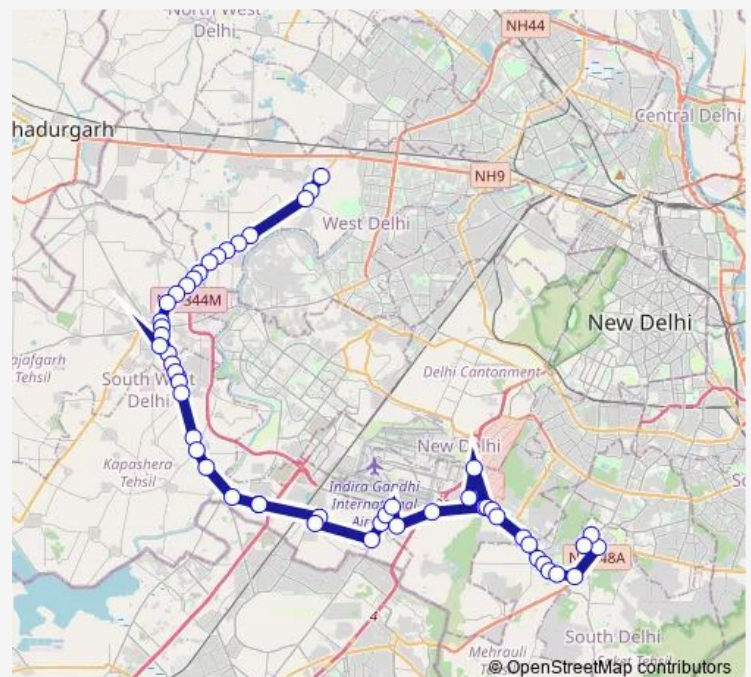

Durga Vihar

Najaf Garh Delhi Gate

Deenpur Village

Route schedule

Qamruddin Nagar — Mehrauli Terminal

Monday 06:00-17:20

Tuesday 06:00-17:20

Wednesday 06:00-17:20

Thursday 06:00-17:20

Friday 06:00-17:20

Saturday 06:00-17:20

Sunday 06:00-17:20

Route info

Direction: Qamruddin Nagar

Stops: 53

Trip Duration: 3 hour 6 min