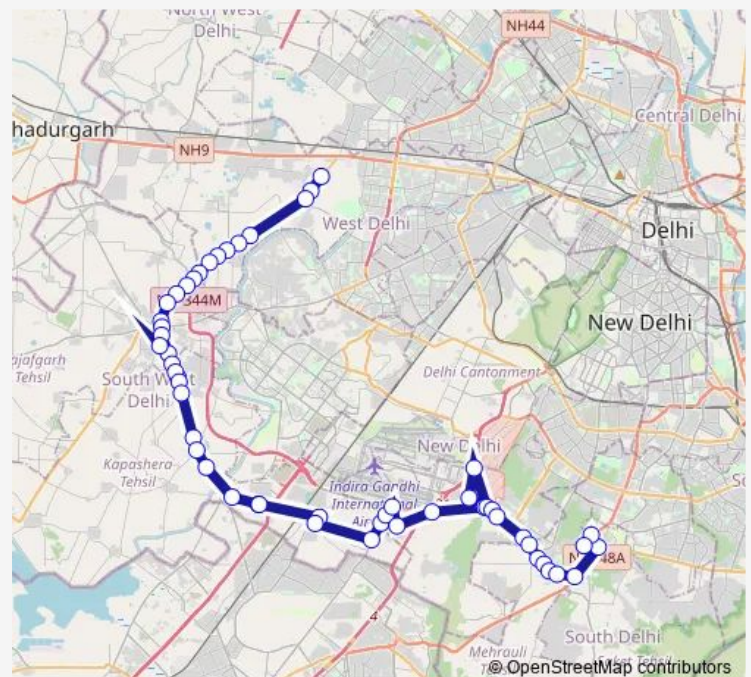

Durga Vihar

Najaf Garh Delhi Gate

Deenpur Village

Route schedule

Qamruddin Nagar — Mehrauli Terminal

Monday 06:00-17:20

Tuesday 06:00-17:20

Wednesday 06:00-17:20

Thursday 06:00-17:20

Friday 06:00-17:20

Saturday 06:00-17:20

Sunday 06:00-17:20

Route info

Direction: Qamruddin Nagar

Stops: 53

Trip Duration: 3 hour 6 min