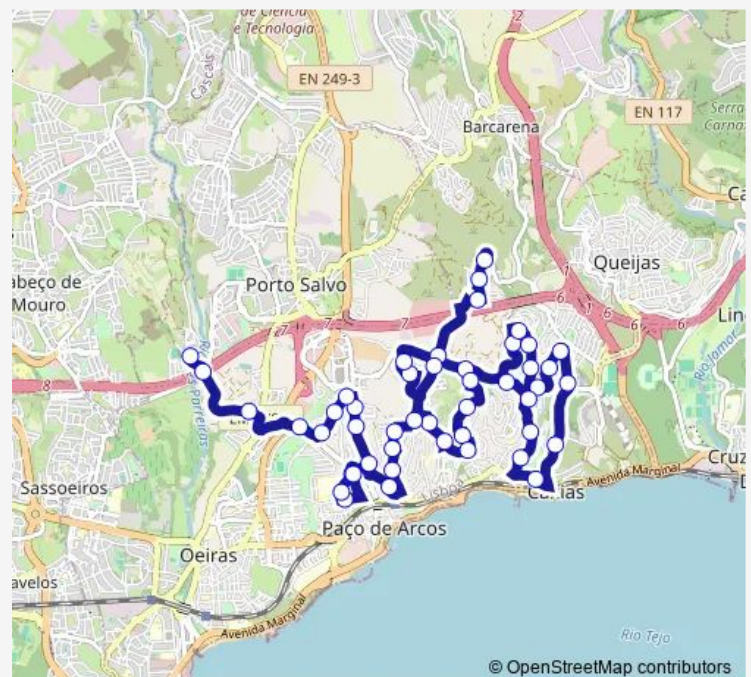

### Route schedule

Caxias (Qta Moura) — Lage (Centro)

Monday 12:45-12:50

Tuesday 12:45-12:50

Wednesday 12:45-12:50

Thursday 12:45-12:50

Friday 12:45-12:50

Saturday —

### Route info

Direction: Caxias (Qta Moura)

Stops: 47

Trip Duration: 0 hour 27 min

1117 — Caxias (Qta Moura) - Lage (Centro)

Alto Lagoal (B Chelag)

R S Gabriel 18

R Aug Sousa Lobo (X) Al Cal Gulbenk