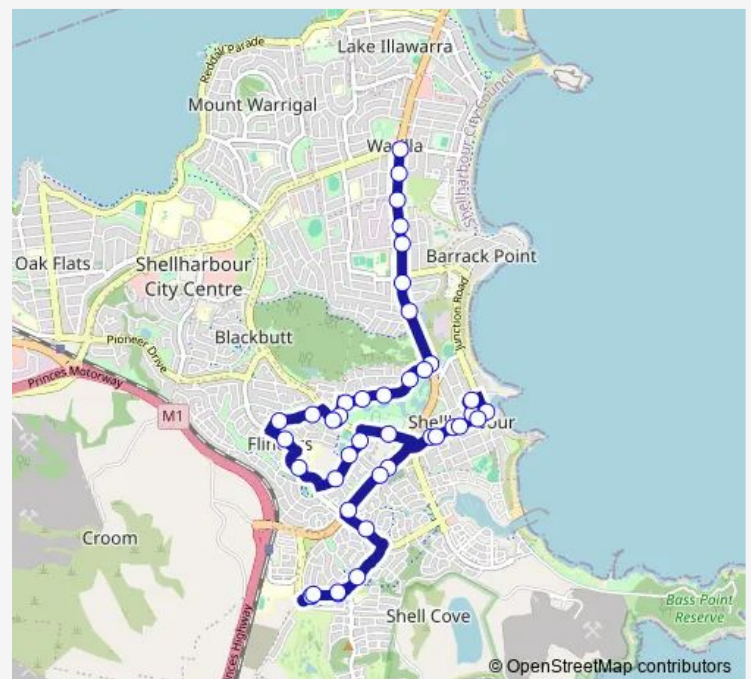

Wattle Rd Opp Kingdom Hall

Baragoot Rd At Tabourie Cl

Baragoot Rd Opp Colville St

Brunderee Rd Before Willinga Rd

Willinga Rd Opp Woodburn Tce

Jindabyne Rd Opp Yarrunga St

Route schedule

Shellharbour Rd At George St — Southern Cross Bvd After Banks Dr

Monday	—
Tuesday	16:10
Wednesday	16:10
Thursday	16:10
Friday	16:10
Saturday	—
Sunday	—

Route info

Direction: Shellharbour Rd At George St

Stops: 40

Trip Duration: 0 hour 21 min

S146 — Shellharbour Rd af George St to Southern Cross Blvd bf Buckley Rd

Jindabyne Rd After Malacoota Way

Jindabyne Rd Opp Corunna Cres

Wattle Rd Opp Shellharbour Workers Club

Pioneer Park, Addison St

Addison St At Mary St

Wentworth St After Addison St

St Paul's Anglican Church, Towns St

Little Park, Wollongong St

Addison St At Wentworth St

Addison St Before Mary St

Addison St Opp Pioneer Park

Shellharbour Cemetery, Shellharbour Rd

Shellharbour Bus Depot, Shellharbour Rd

Shellharbour Rd Before Cove Bvd