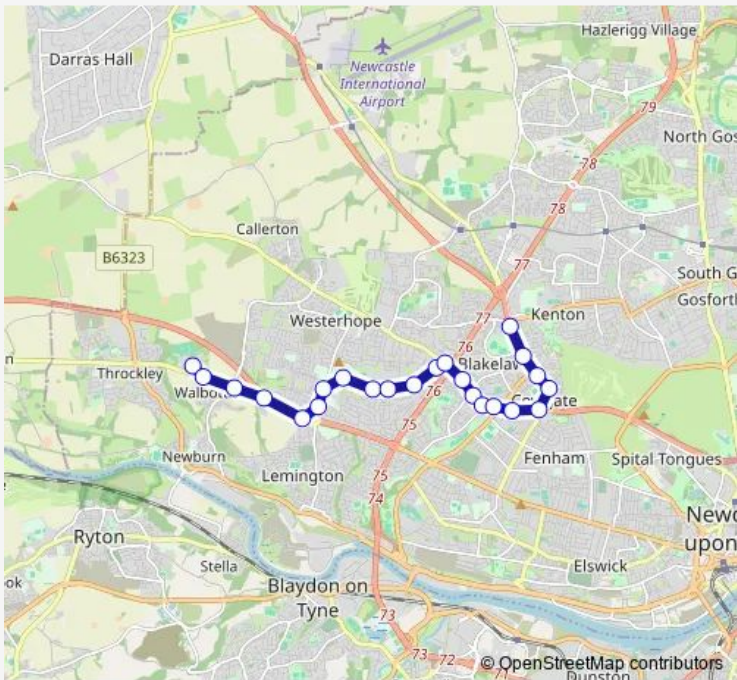

# Bus S146 Kenton Bar - Walbottle Academy

[Go to website](#)

**Direction**  
 Walbottle Academy — Ponteland Road - Antrim Close  
 23 stops  
[Open route schedule](#)

- Walbottle Academy
- Hexham Road-Hawthorn Terrace
- Walbottle
- Old Hexham Road-Stephenson Terrace
- Hexham Road-Lemington Road Ends
- Lemington Road Ends
- Hillhead Road-Ashdale Crescent
- West Denton Way-Fire Station
- West Denton Way - Shops
- West Denton Way-Social Club
- West Denton Way-Northumbria Walk
- West Denton Way-Gofton Walk
- Stamfordham Road-Western By Pass
- Stamfordham Road-Footbridge
- Stamfordham Road - Fulwell Green
- Stamfordham Road-Barclay Place
- Stamfordham Road-Viewforth Grove
- Stamfordham Road-Yewvale Road
- Stamfordham Way
- Ponteland Road - Greenhill View
- Ponteland Road-Springfield Road

Route schedule  
 Walbottle Academy — Ponteland Road - Antrim Close

Monday	14:42
Tuesday	14:42
Wednesday	14:42
Thursday	14:42
Friday	14:42
Saturday	—
Sunday	—

Route info  
 Direction: Walbottle Academy  
 Stops: 23  
 Trip Duration: 0 hour 25 min

■ S146 — Kenton Bar - Walbottle Academy **BusMaps**

Ponteland Road-Fuchsia Place

Ponteland Road - Antrim Close

S146 Bus time schedules and route maps are available in an offline PDF at [busmaps.com](https://busmaps.com). Use the [busmaps.com](https://busmaps.com) website to see live bus times, train schedule or subway schedule, and step-by-step directions for all public transit in Newcastle upon Tyne

The schedule is provided in the local timezone. Times with "(+1)" indicate departures on the next day.

PDF file created on 2025-01-16

2024 BusMaps.com - All Rights Reserved