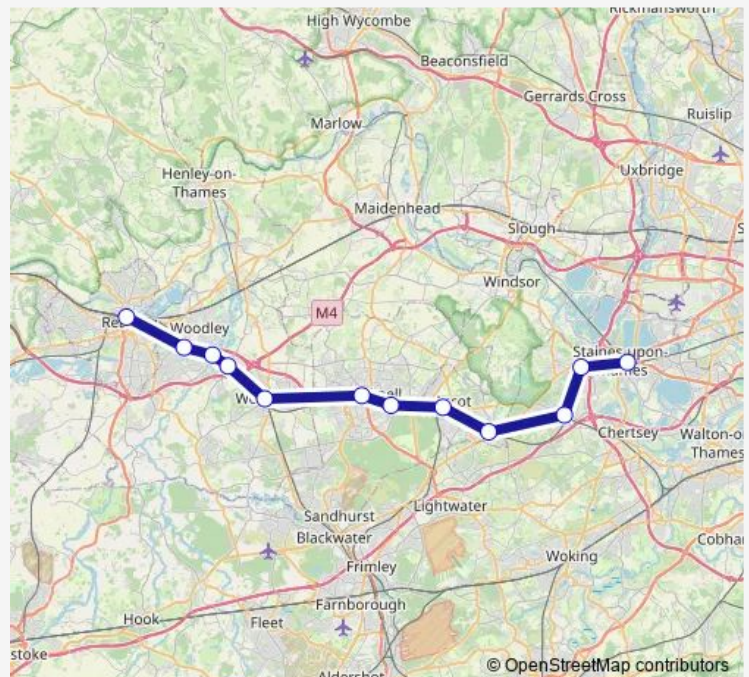

Rail Sw:Rdg->Sns SW train service from RDG to Sns

[Go to website](#)

Direction

Reading — Staines

12 stops

[Open route schedule](#)

Reading

Earley

Winnersh Triangle

Winnersh

Wokingham

Bracknell

Martins Heron

Ascot

Sunningdale

Virginia Water

Egham

Staines

Route schedule

Reading — Staines

Monday 18:52

Tuesday 18:52

Wednesday 18:52

Thursday 18:52

Friday 18:52-23:52

Saturday 23:52

Sunday 06:55-23:15

Route info

Direction: Reading

Stops: 12

Trip Duration: 1 hour 37 min

■ Sw:Rdg->Sns — SW train service from RDG to Sns