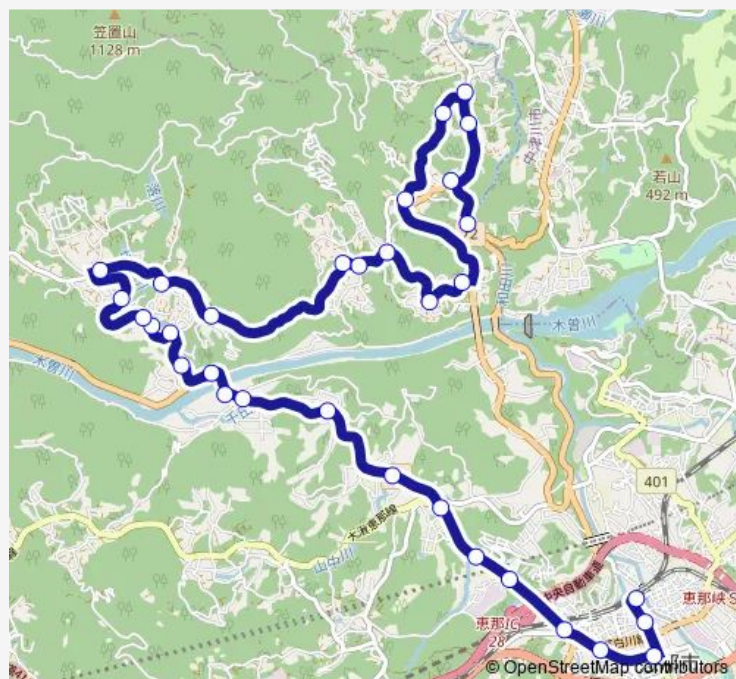

### Route schedule

恵那駅前 — 鹿の湯

Monday 15:50

Tuesday 15:50

Wednesday 15:50

Thursday 15:50

Friday 15:50

Saturday —

### Route info

Direction: 恵那駅前

Stops: 32

Trip Duration: 0 hour 42 min

16 毛呂窪線

西洞

森下（毛呂窪線）

毛呂窪

太田西

太田中組

下田

白坂

鹿の湯

16 毛呂窪線 Bus time schedules and route maps are available in an offline PDF at [busmaps.com](https://busmaps.com). Use the [busmaps.com](https://busmaps.com) website to see live bus times, train schedule or subway schedule, and step-by-step directions for all public transit in Ena