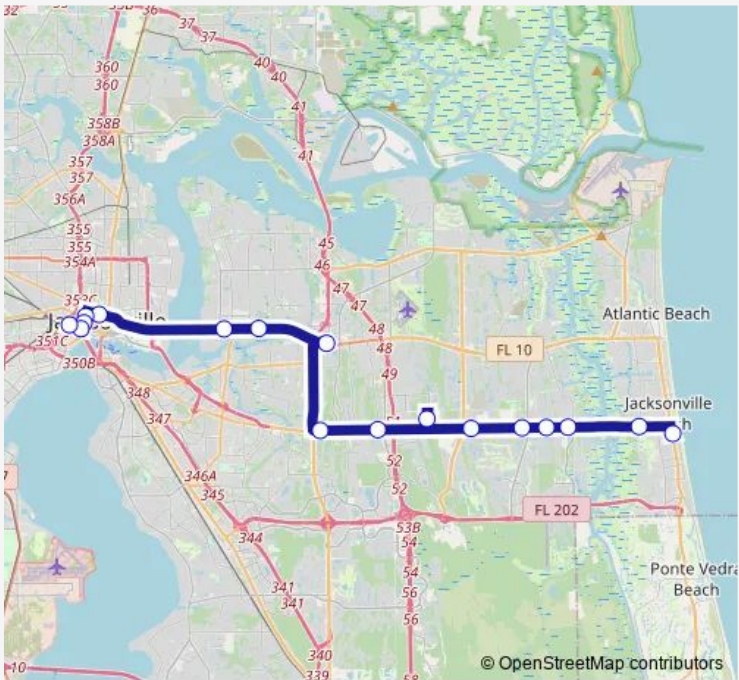

Bus FCF Red Line (Arlington/Beaches)

[Go to website](#)

Direction
 3rd Ave + 3rd St — Jrctc Bay M
 17 stops
[Open route schedule](#)

- 3rd Ave + 3rd St
- Beach Blvd + Penman Rd
- Beach Blvd + San Pablo Rd
- Beach Blvd + Suni Pines Blvd
- Beach Blvd + Hodges Blvd
- Beach Blvd + Kernan Blvd
- Fscj Campus South
- Beach Blvd + St Johns Bluff Rd
- Beach Blvd + Southside Blvd
- Regency Square Hub
- Arlington Expwy Service Rd + Arlington Rd
- Arlington Expwy Service Rd + Cesery Blvd
- Rosa Parks Station Bay G
- Jefferson St + Beaver St
- Jefferson St + Houston St
- Bay St. & Jefferson St. fs wb
- Jrctc Bay M

Route schedule
 3rd Ave + 3rd St — Jrctc Bay M

Monday	04:24-23:56
Tuesday	04:24-23:56
Wednesday	04:24-23:56
Thursday	04:24-23:56
Friday	04:24-23:56
Saturday	05:35-23:35
Sunday	05:35-22:35

Route info
 Direction: 3rd Ave + 3rd St
 Stops: 17
 Trip Duration: 1 hour 11 min

FCF — Red Line (Arlington/Beaches) **BusMaps**

Direction

Jrtc Bay M — 3rd Ave + 3rd St

19 stops

[Open route schedule](#)

Jrtc Bay M

Forsyth St + Jefferson St

Broad St + Monroe St

3rd Ave + 3rd St

Route schedule

Jrtc Bay M — 3rd Ave + 3rd St

Monday 04:45-23:45

Tuesday 04:45-23:45

Wednesday 04:45-23:45

Thursday 04:45-23:45

Friday 04:45-23:45