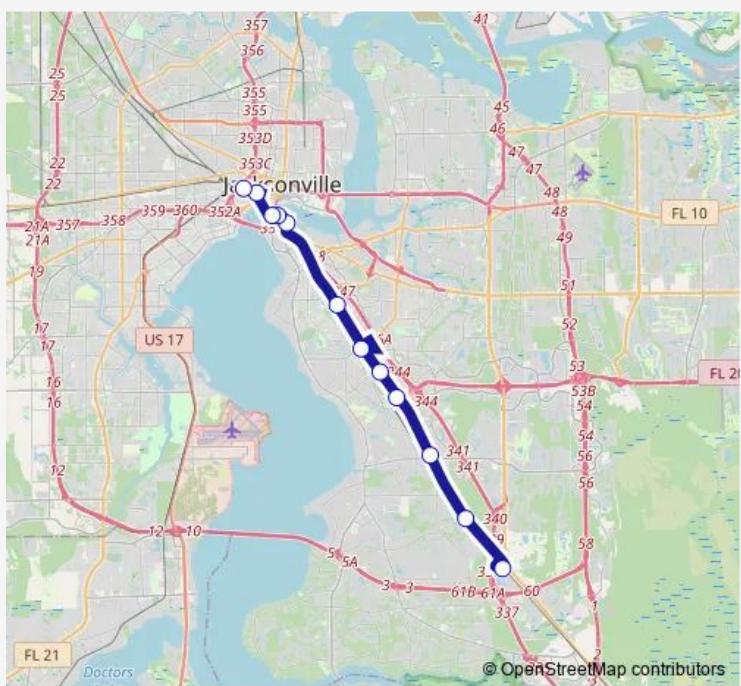

## Bus Fcf Blue Line (Avenues Walk)

[Go to website](#)

**Direction**  
 Avenues Walk Park-n-Ride — Jrtc Bay C  
 12 stops  
[Open route schedule](#)

- Avenues Walk Park-n-Ride
- Philips Hwy + Shad Rd
- Philips Hwy. & Baymeadows Rd. fs nb
- Philips Highway PNR (Onsite)
- Philips Hwy + Bowdendale Ave
- University Hub
- Philips Hwy + Emerson St
- Kings Ave Station
- River Place Blvd. & Flagler Ave. eb
- Museum Cir + Main St
- Bay St. & Jefferson St. fs wb
- Jrtc Bay C

Route schedule  
 Avenues Walk Park-n-Ride — Jrtc Bay C

Monday	04:31-24:00
Tuesday	04:31-24:00
Wednesday	04:31-24:00
Thursday	04:31-24:00
Friday	04:31-24:00
Saturday	03:52-23:52
Sunday	05:02-00:02 <sup>+1</sup>

Route info  
 Direction: Avenues Walk Park-n-Ride  
 Stops: 12  
 Trip Duration: 0 hour 52 min

## Direction

Jrtc Bay C — Avenues Walk Park-n-Ride

13 stops

[Open route schedule](#)

Jrtc Bay C

Forsyth St + Jefferson St

Museum Cir + Main St

Riverplace Blvd + Flagler Dr