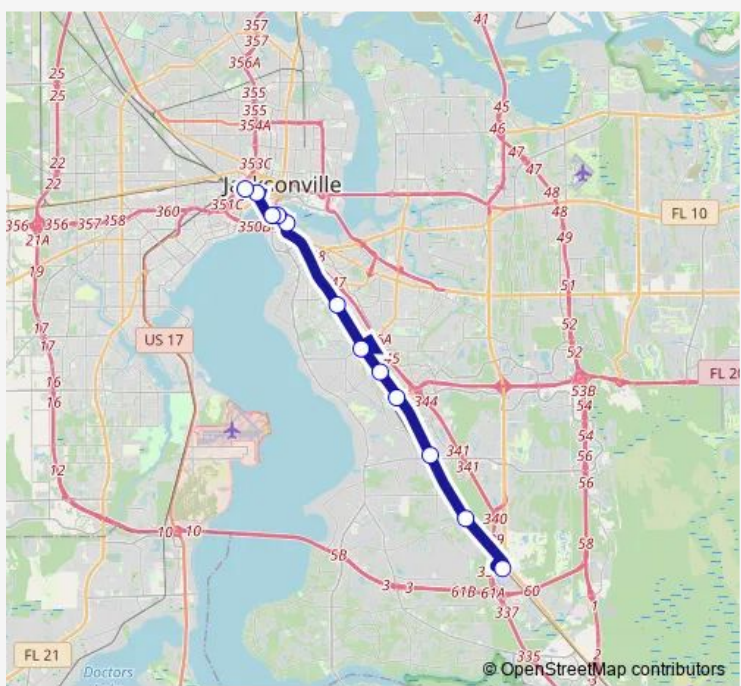

## Bus FCF Blue Line (Avenues Walk)

[Go to website](#)

**Direction**  
 Jrhc Bay D — Avenues Walk Park-n-Ride  
 13 stops  
[Open route schedule](#)

- Jrtc Bay D
- Forsyth St + Jefferson St
- Museum Cir + Main St
- Riverplace Blvd + Flagler Dr
- Kings Ave Station
- Philips Hwy + Emerson St
- University Hub
- 6390 Philips Hwy
- Philips Highway PNR (Onsite)
- Philips Hwy + Baymeadows Rd
- Philips Hwy + Shad Rd
- Avenues Mall
- Avenues Walk Park-n-Ride

**Route schedule**  
 Jrhc Bay D — Avenues Walk Park-n-Ride

Monday	04:30-24:00
Tuesday	04:30-24:00
Wednesday	04:30-24:00
Thursday	04:30-24:00
Friday	04:30-24:00
Saturday	04:55-23:55
Sunday	05:05-23:35

**Route info**  
 Direction: Jrhc Bay D  
 Stops: 13  
 Trip Duration: 0 hour 56 min

**Direction**

Avenues Walk Park-n-Ride — Jrtc Bay D

12 stops

[Open route schedule](#)

Avenues Walk Park-n-Ride

Philips Hwy + Shad Rd

Philips Hwy. &amp; Baymeadows Rd. fs nb

Philips Highway PNR (Onsite)

Philips Hwy + Bowdendale Ave

University Hub

Philips Hwy + Emerson St

Kings Ave Station

River Place Blvd. &amp; Flagler Ave. eb

Museum Cir + Main St

Bay St. &amp; Jefferson St. fs wb

Jrtc Bay D