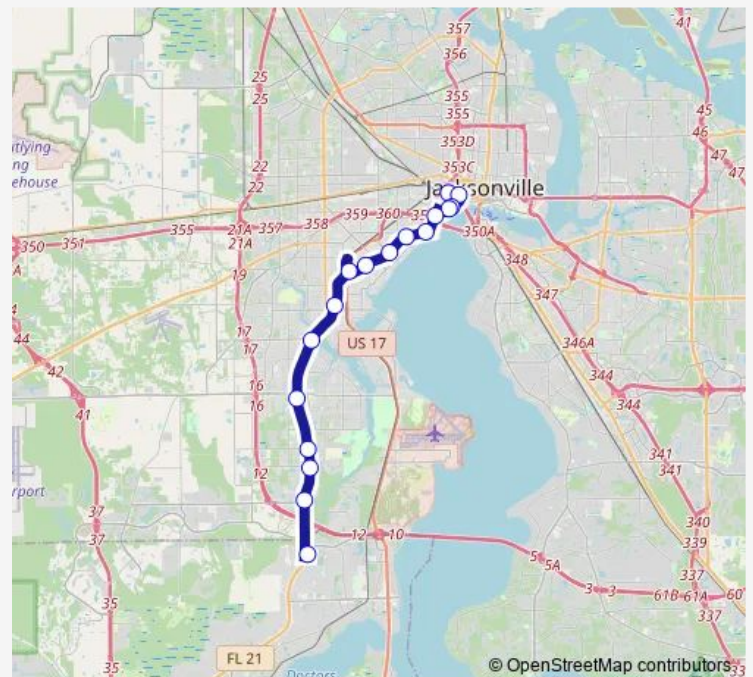

### Direction

Jrtc Bay C — Blanding Blvd + Orange Park Northway

17 stops

[Open route schedule](#)

Jrtc Bay C

Forsyth St + Jefferson St

Riverside Ave + Stonewall St

Riverside Ave + Jackson St

### Route schedule

Jrtc Bay C — Blanding Blvd + Orange Park Northway

Monday 05:03-00:03<sup>+1</sup>

Tuesday 05:03-00:03<sup>+1</sup>

Wednesday 05:03-00:03<sup>+1</sup>

Thursday 05:03-00:03<sup>+1</sup>

Friday 05:03-00:03<sup>+1</sup>

### Route info

Direction: Jrtc Bay C

Stops: 17

Trip Duration: 0 hour 47 min

Fcf — Orange Line (Orange Park Mall)

## Direction

Blanding Blvd + Orange Park Northway — Jrtc Bay C

17 stops

[Open route schedule](#)

Blanding Blvd + Orange Park Northway

Blanding Blvd + Collins Rd

Blanding Blvd + Townsend

Blanding Blvd + Morse Ave