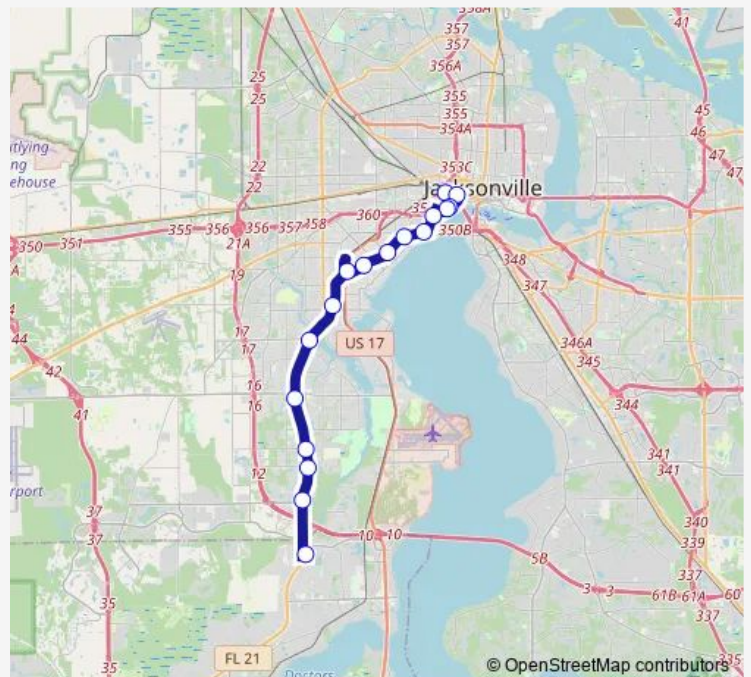

Blanding Blvd + Townsend

Blanding Blvd + Morse Ave

Blanding Blvd + 103rd St fs

Blanding Blvd + Wilson Blvd

Blanding Blvd + Palmer St

Fscj Kent Campus

Park St + Ingleside Ave

Park St + Mcduff Ave

2660 Park St

Park St + Margaret St

Park St + Rosselle St

Riverside Ave + Jackson St

Riverside Ave + Stonewall St

Bay St. & Jefferson St. fs wb

Jrctc Bay P

Route schedule

Blanding Blvd + Orange Park Northway — Jrctc Bay P

Monday	—
Tuesday	—
Wednesday	—
Thursday	—
Friday	—
Saturday	06:00
Sunday	—

Route info

Direction: Blanding Blvd + Orange Park Northway

Stops: 17

Trip Duration: 0 hour 47 min

FCF — Orange Line (Orange Park Mall)

Direction

Blanding Blvd + Orange Park Northway — Jrtc Bay M

17 stops

[Open route schedule](#)

Blanding Blvd + Orange Park Northway

Blanding Blvd + Collins Rd

Blanding Blvd + Townsend