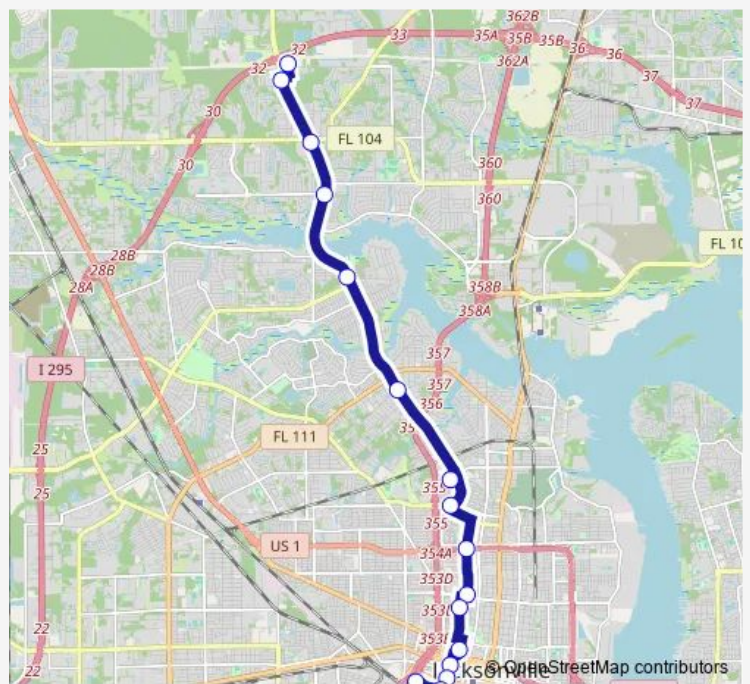

Bus Fcf Green Line (Armsdale)

[Go to website](#)

Direction
 Armsdale Park-N-Ride Lot — Jrhc Bay C
 16 stops
[Open route schedule](#)

- Armsdale Park-N-Ride Lot
- 11830 Lem Turner Rd
- Lem Turner Rd + Dunn Ave
- Lem Turner Rd + Capper Rd
- Lem Turner Rd + Riverview School Rd
- Lem Turner Rd + Rowe Ave
- Gateway Hub
- Golfair Hub
- Boulevard St + MLK Pkwy
- Boulevard St + 8th St
- Jefferson St + 6th St
- Broad St + State St
- Jefferson St + Beaver St
- Jefferson St + Houston St
- Bay St. & Jefferson St. fs wb
- Jrhc Bay C

Route schedule
 Armsdale Park-N-Ride Lot — Jrhc Bay C

Monday	04:18-23:42
Tuesday	04:18-23:42
Wednesday	04:18-23:42
Thursday	04:18-23:42
Friday	04:18-23:42
Saturday	04:03-00:03 ⁺¹
Sunday	04:43-23:13

Route info
 Direction: Armsdale Park-N-Ride Lot
 Stops: 16
 Trip Duration: 0 hour 45 min

Direction

Jrtc Bay C — Armsdale Park-N-Ride Lot

16 stops

[Open route schedule](#)

Jrtc Bay C

Forsyth St + Jefferson St

Broad St + Monroe St

Broad St + Ashley St

Wednesday 04:30-24:00

Thursday 04:30-24:00

Friday 04:30-24:00

Saturday 03:50-23:50

Sunday 05:00-23:30

Route info

Direction: Jrtc Bay C

Stops: 16