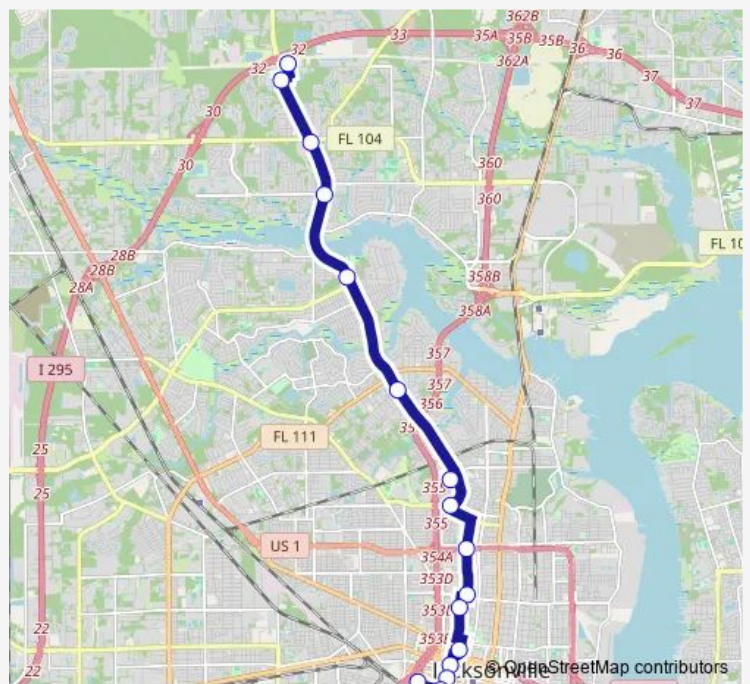

**Bus FCF Green Line (Armsdale)**

[Go to website](#)

**Direction**  
 Armsdale Park-N-Ride Lot — Jrctc Bay G  
 16 stops  
[Open route schedule](#)

- Armsdale Park-N-Ride Lot
- 11830 Lem Turner Rd
- Lem Turner Rd + Dunn Ave
- Lem Turner Rd + Capper Rd
- Lem Turner Rd + Riverview School Rd
- Lem Turner Rd + Rowe Ave
- Gateway Hub
- Golfair Hub
- Boulevard St + MLK Pkwy
- Boulevard St + 8th St
- Jefferson St + 6th St
- Broad St + State St
- Jefferson St + Beaver St
- Jefferson St + Houston St
- Bay St. & Jefferson St. fs wb
- Jrctc Bay G

**Route schedule**  
 Armsdale Park-N-Ride Lot — Jrctc Bay G

Monday	04:18-23:42
Tuesday	04:18-23:42
Wednesday	04:18-23:42
Thursday	04:18-23:42
Friday	04:18-23:42
Saturday	04:03-00:03 <sup>+1</sup>
Sunday	04:43-23:13

**Route info**  
 Direction: Armsdale Park-N-Ride Lot  
 Stops: 16  
 Trip Duration: 0 hour 37 min

**Direction**

Jrtc Bay G — Armsdale Park-N-Ride Lot

16 stops

[Open route schedule](#)

Jrtc Bay G

Forsyth St + Jefferson St

Broad St + Monroe St

Broad St + Ashley St

Broad St + State St

Jefferson St + 6th St

Boulevard St + 9th St

Boulevard St + MLK Pkwy

Golfair Hub

Gateway Hub