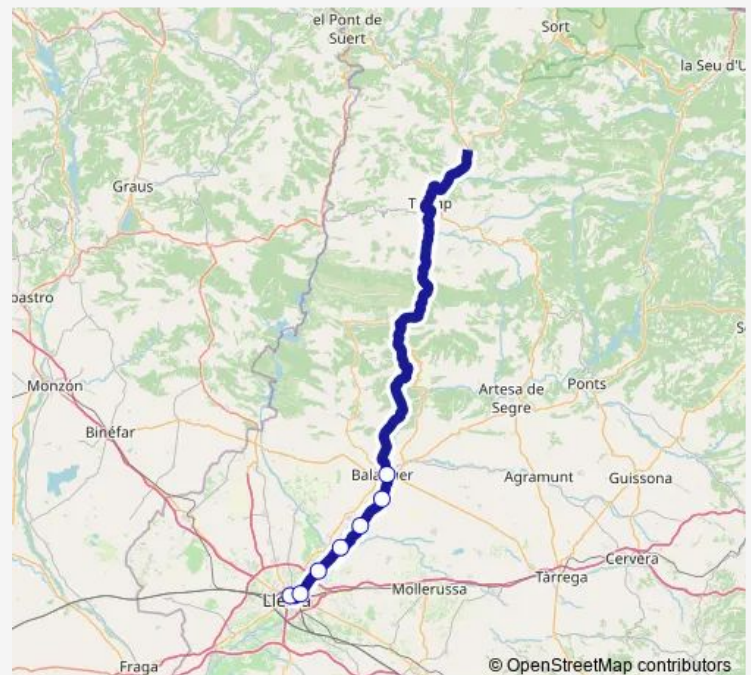

Rail RI1 Lleida - La Pobla[Go to website](#)**Direction**

Lleida — Balaguer

7 stops

[Open route schedule](#)

Lleida

Polígon industrial del Segre

Alcoletge

Vilanova de la Barca

Thursday 05:27-21:30

Friday 05:27-21:30

Saturday 05:27-21:30

Sunday 05:27-21:30

Route info

Direction: Lleida

Stops: 7

Trip Duration: 0 hour 26 min

Direction

Balaguer — Lleida

7 stops

[Open route schedule](#)

Balaguer

Vallfogona de Balaguer

Térmens

Vilanova de la Barca

Route info

Direction: Balaguer

Stops: 7

Trip Duration: 0 hour 26 min

RI1 Rail time schedules and route maps are available in an offline PDF at busmaps.com. Use the busmaps.com website to see live bus times, train schedule or subway schedule, and step-by-step directions for all public transit in Lleida