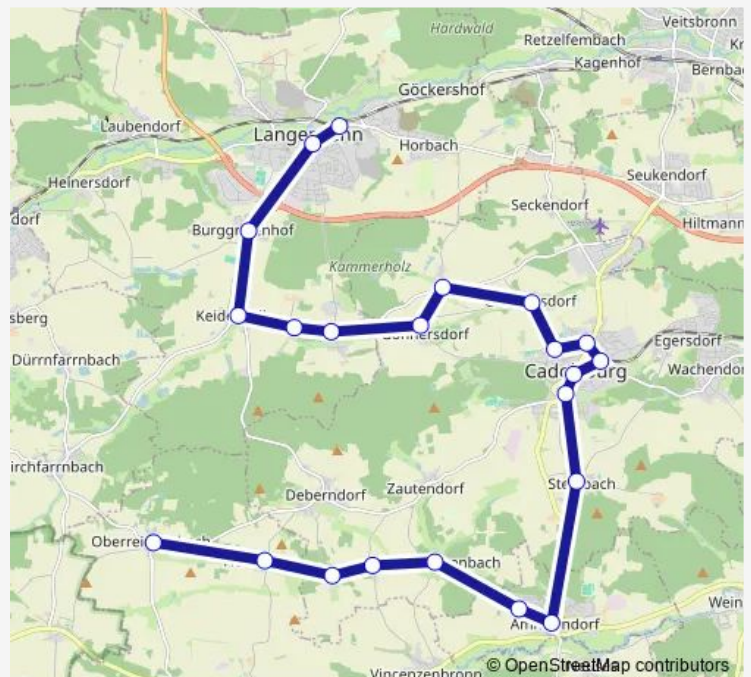

### Route schedule

Langenzenn Realschule — Hornsegen

Monday 06:12-15:20

Tuesday 06:12-15:20

Wednesday 06:12-15:20

Thursday 06:12-15:20

Friday 06:12-15:20

Saturday —

### Route info

Direction: Langenzenn Realschule

Stops: 29

Trip Duration: 0 hour 54 min

Cadolzburg Aussichtsturm

Steinbach (b. Cadolzburg)

Ammerndorf Hauptstr.

Ammerndorf Am Moosrangen