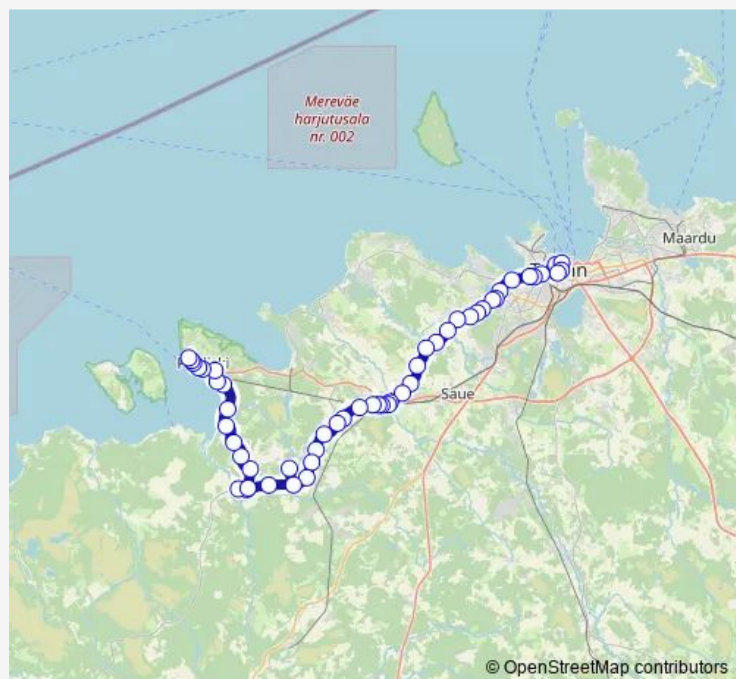

### Route schedule

Balti jaam 2 (train station) — Sadama

Monday 15:35

Tuesday 15:35

Wednesday 15:35

Thursday 15:35

Friday 15:35

Saturday —

### Route info

Direction: Balti jaam 2 (train station)

Stops: 52

Trip Duration: 1 hour 45 min

Luha

Keila kirik

Jaama

Männiku