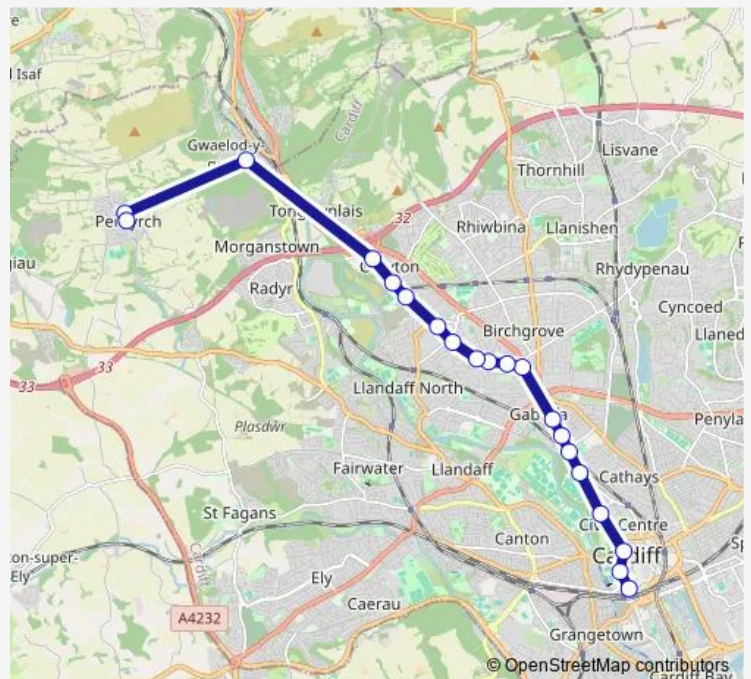

Thursday 16:40-20:05

Friday 16:40-20:05

Saturday 16:35-20:05

Sunday —

Route info

Direction: Cardiff Bus Interchange Bay 2

Stops: 23

Trip Duration: 0 hour 51 min

136 — Cardiff City Centre - Creigiau via Whitchurch

Penuel Road

Creigiau Inn

Direction

Cardiff Bus Interchange Bay 2 — Heol Danyrodyn

20 stops

[Open route schedule](#)

Cardiff Bus Interchange Bay 2