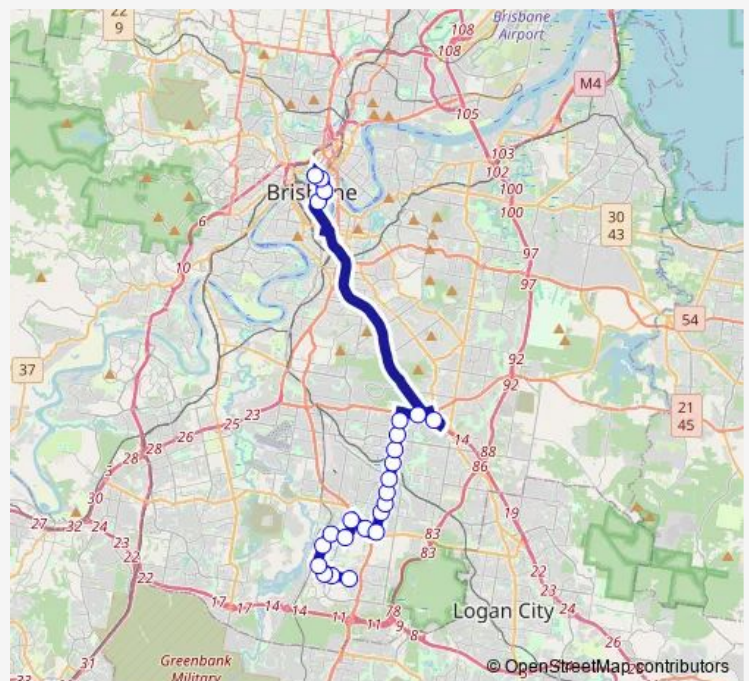

Monday 06:28-08:30

Tuesday 06:28-08:30

Wednesday 06:28-08:30

Thursday 06:28-08:30

Friday 06:28-08:30

Saturday —

Sunday —

Route info

Direction: Nottingham Rd at Lakewood

Stops: 24

Trip Duration: 1 hour 7 min

136 — Parkinson - City Precincts

Eagle Street Stop 155 near Charlotte St

Wharf Street Stop 162 near Ann St

Leichhardt Street Stop 164 at The Ridge

## Direction

Leichhardt Street Stop 165 at The Ridge — Nottingham Rd at Lakewood

24 stops

[Open route schedule](#)

Leichhardt Street Stop 165 at The Ridge

Wharf Street Stop 166 near Turbot St

Eagle Street Stop 152 at Riverside Centre

## Route schedule

Leichhardt Street Stop 165 at The Ridge — Nottingham Rd at Lakewood

Monday 16:10-18:10

Tuesday 16:10-18:10

Wednesday 16:10-18:10

Thursday 16:10-18:10

Friday 16:10-18:10

Saturday —