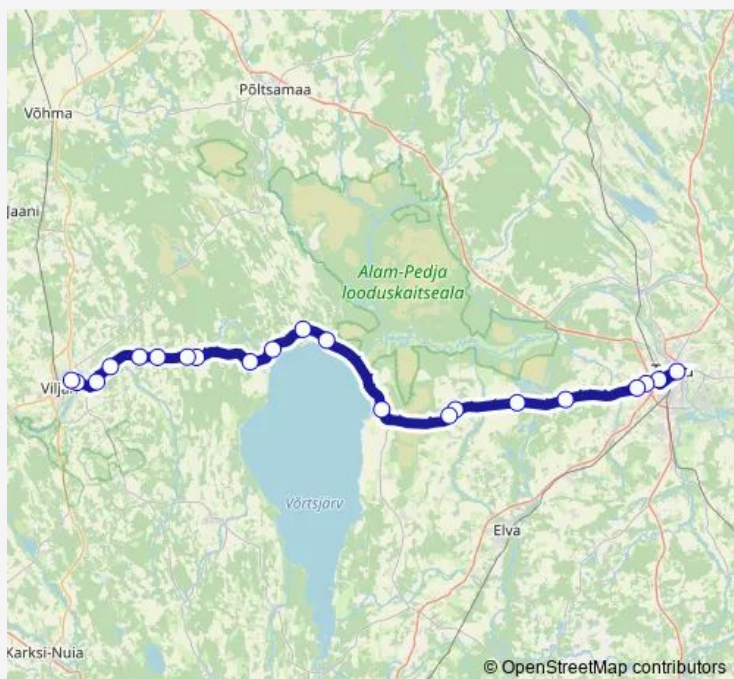

Teemeistri

Kesklinna kool

Viljandi bussijaam

Route schedule

Tartu bussijaam — Viljandi bussijaam

| | |
|-----------|-------|
| Monday | 12:00 |
| Tuesday | 12:00 |
| Wednesday | 12:00 |
| Thursday | 12:00 |
| Friday | 12:00 |
| Saturday | 12:00 |
| Sunday | 12:00 |

Route info

Direction: Tartu bussijaam

Stops: 21

Trip Duration: 1 hour 10 min

136 — Viljandi - Tartu

Direction

Viljandi bussijaam — Tartu bussijaam

22 stops