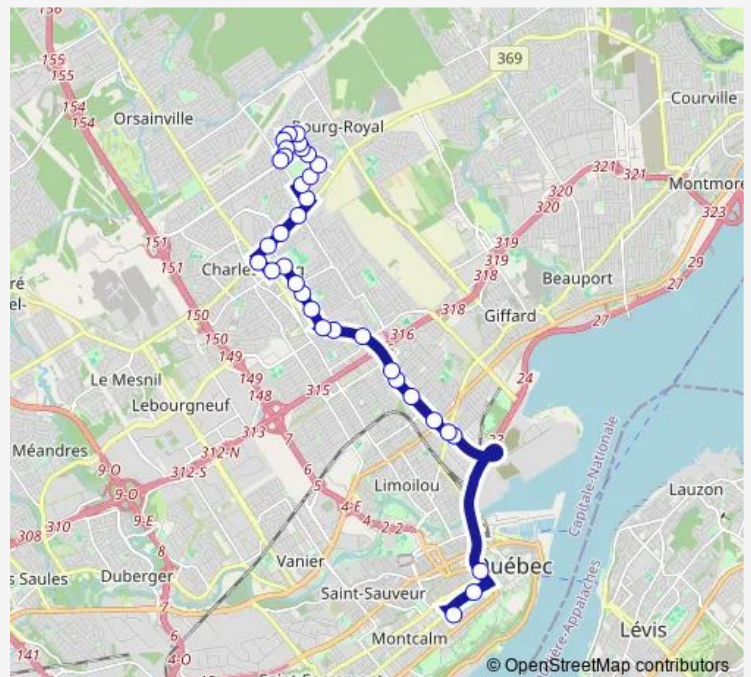

10e Avenue/3016

Route schedule

Turnbull/2949 — du Loiret/3106

Monday 15:35-17:39

Tuesday 15:35-17:39

Wednesday 15:35-17:39

Thursday 15:35-17:39

Friday 15:35-17:39

Saturday —

Sunday —

Route info

Direction: Turnbull/2949

Stops: 34

Trip Duration: 0 hour 39 min

Louis-XIV/6294

du Loiret/3104

Sunday —

Route info

Direction: des Lazurites

Stops: 35

Trip Duration: 0 hour 39 min

26e Rue

du Mont-Thabor

22e Rue