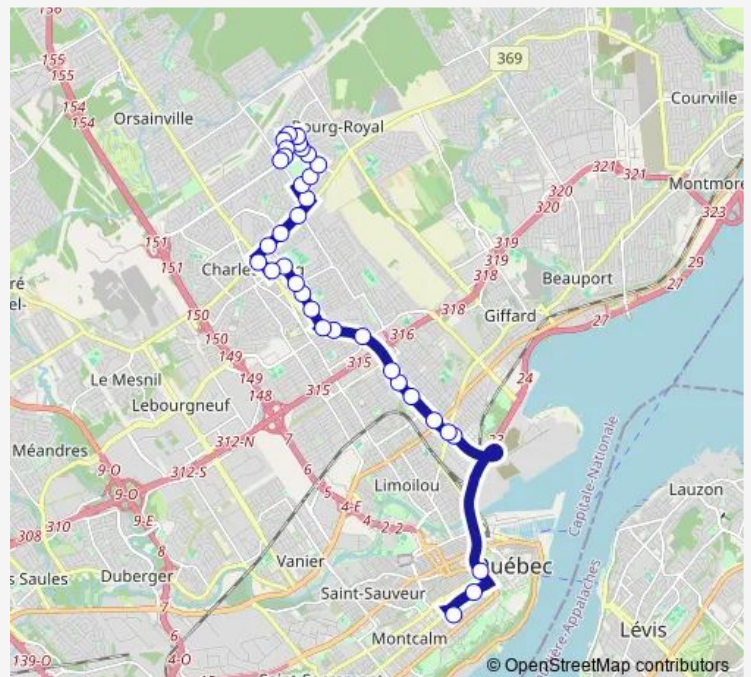

10e Avenue/3016

Route schedule

Turnbull/2949 — du Loiret/3106

Monday 15:37-17:39

Tuesday 15:37-17:39

Wednesday 15:37-17:39

Thursday 15:37-17:39

Friday 15:37-17:39

Saturday —

Sunday —

Route info

Direction: Turnbull/2949

Stops: 34

Trip Duration: 0 hour 42 min

Louis-XIV/6294

du Loiret/3104

Sunday —

Route info

Direction: des Lazurites

Stops: 35

Trip Duration: 0 hour 34 min

26e Rue

du Mont-Thabor

22e Rue