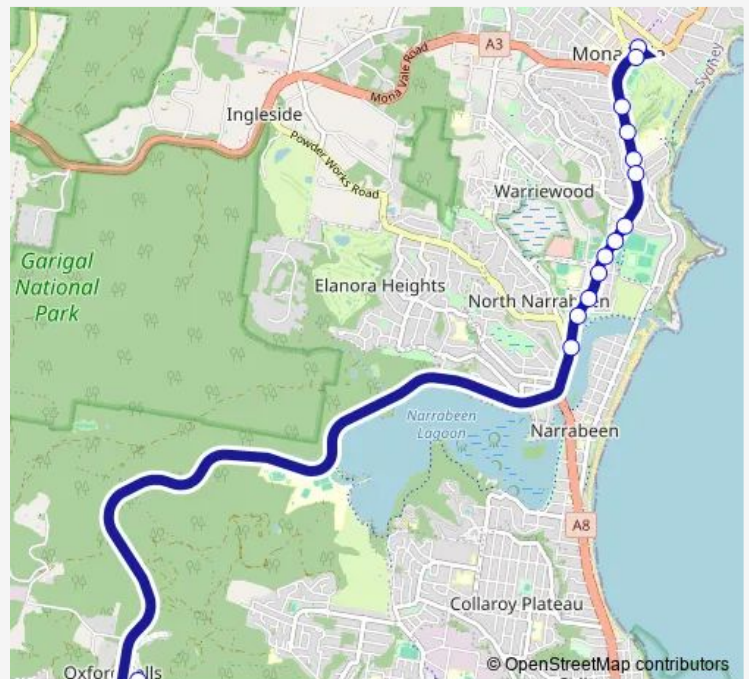

School Bus 136 Pittwater Place Shopping Centre to Oxford Falls Grammar School

[Go to website](#)

Direction

Pittwater Place Shopping Centre, Park St — Oxford Falls Grammar School, Oxford Falls Rd

14 stops

[Open route schedule](#)

Pittwater Place Shopping Centre, Park St

Barrenjoey Rd Opp Village Park

Pittwater Rd Opp Turimetta St

Pittwater Rd Opp Jenkins St

Pittwater Rd At Coronation St

Pittwater Rd At Cook Tce

Pittwater Rd At Arnott Cres

Pittwater Golf Centre, Pittwater Rd

Warriewood B-Line, Pittwater Rd

Pittwater Rd At Walsh St

Pittwater Rd Opp Namona St

Lakeside Park, Pittwater Rd

Pittwater Rd Opp Garden St

Oxford Falls Grammar School, Oxford Falls Rd

Route schedule

Pittwater Place Shopping Centre, Park St — Oxford Falls Grammar School, Oxford Falls Rd

Monday	08:25
Tuesday	08:25
Wednesday	08:25
Thursday	08:25
Friday	—
Saturday	—
Sunday	—

Route info

Direction: Pittwater Place Shopping Centre, Park St

Stops: 14

Trip Duration: 0 hour 22 min