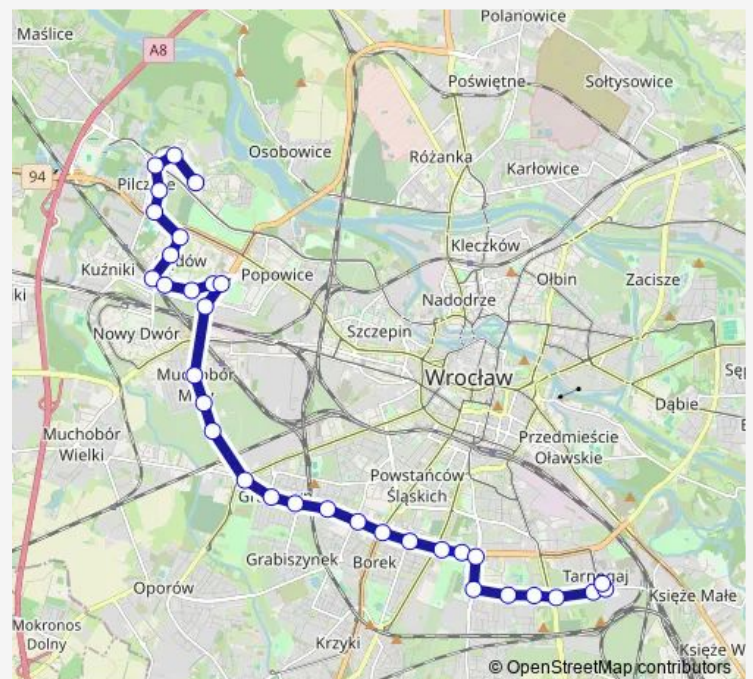

Thursday 04:55-22:52

Friday 04:55-22:52

Saturday 05:28-22:52

Sunday 06:28-22:52

Route info

Direction: Kozanów

Stops: 33

Trip Duration: 0 hour 40 min