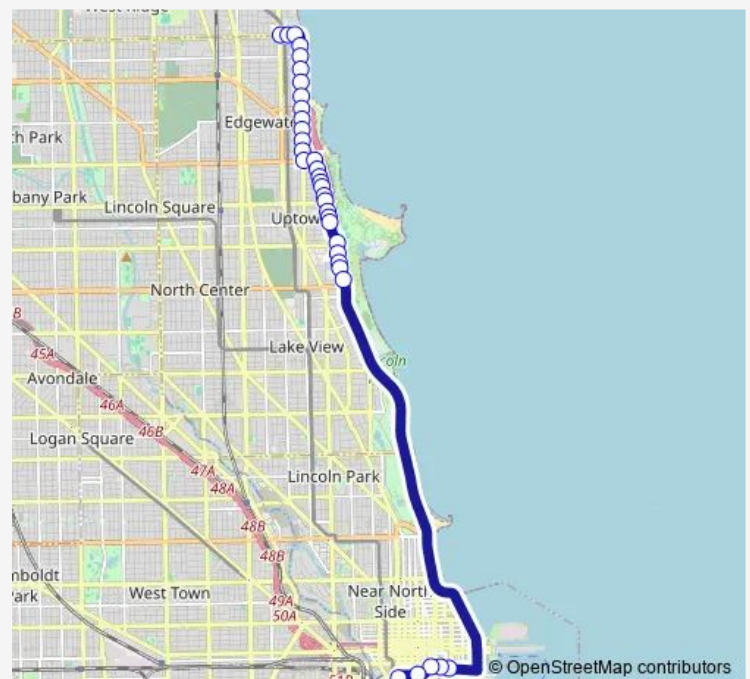

### Route schedule

Franklin & Jackson — Devon & Sheridan

Monday 15:45-18:45

Tuesday 15:45-18:45

Wednesday 15:45-18:45

Thursday 15:45-18:45

Friday 15:45-18:45

Saturday —

### Route info

Direction: Franklin & Jackson

Stops: 38

Trip Duration: 0 hour 53 min

136 — Sheridan/Lasalle Express

Marine Drive & Argyle  
Marine Drive & Winona  
Foster & Marine Drive  
Sheridan & Foster  
Sheridan & Berwyn  
Sheridan & Balmoral  
Sheridan & Catalpa  
Sheridan & Bryn Mawr  
Sheridan & Hollywood  
Sheridan & Ardmore  
Sheridan & Thorndale  
Sheridan & Glenlake  
Sheridan & Granville  
Sheridan & Rosemont  
Sheridan & Kenmore  
Sheridan & Winthrop  
Devon & Sheridan

**Direction**

Sheridan &amp; Broadway/Devon — Adams &amp; S. Wacker

39 stops

[Open route schedule](#)

Sheridan &amp; Broadway/Devon

Sheridan &amp; Winthrop

Sheridan &amp; Kenmore

Sheridan &amp; Rosemont

## Route info

Direction: Sheridan &amp; Broadway/Devon

Stops: 39

Trip Duration: 1 hour 4 min

4250 N Marine Drive

Marine Drive & Buena

Marine Drive & Gordon Terrace

Marine Drive & Bittersweet