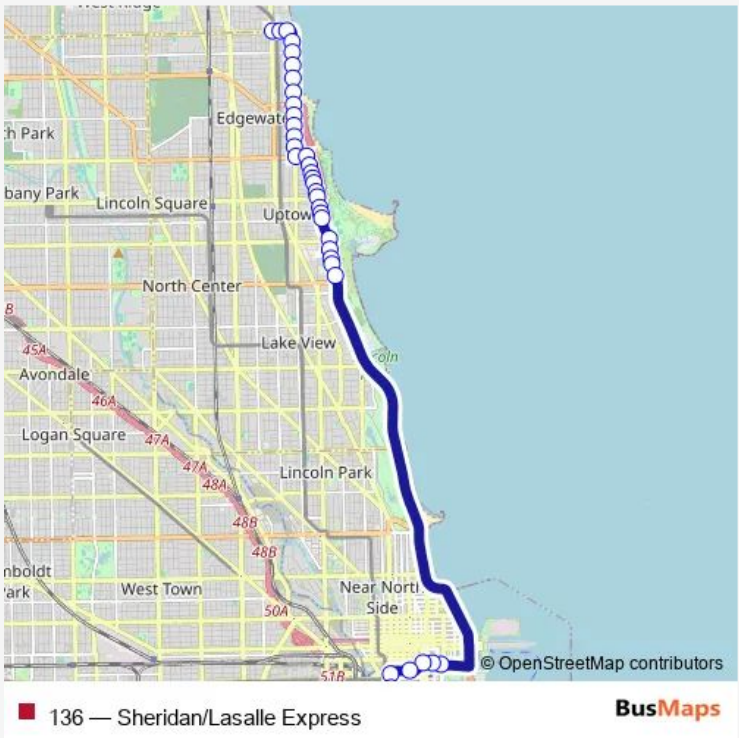

Bus 136 Sheridan/Lasalle Express

[Go to website](#)

Direction
 Franklin & Jackson — Devon & Sheridan
 38 stops
[Open route schedule](#)

- Franklin & Jackson
- Lasalle & Quincy
- Lasalle & Madison
- Lasalle & Randolph
- Lasalle & Wacker/Lake
- Wacker (Upper) & State
- Wacker (Upper) & Michigan
- Wacker (Upper) & Columbus
- Marine Drive & Irving Park
- Marine Drive & Bittersweet
- Marine Drive & Gordon Terrace
- Marine Drive & Buena
- 4251 N Marine Drive
- Marine Drive & Montrose
- Marine Drive & Wilson
- 4646 N Marine Drive
- Marine Drive & Leland
- Marine Drive & Lawrence
- Marine Drive & Gunnison
- Marine Drive & Ainslie
- Marine Drive & Margate

Route schedule
 Franklin & Jackson — Devon & Sheridan

Monday	15:45-18:45
Tuesday	15:45-18:45
Wednesday	15:45-18:45
Thursday	15:45-18:45
Friday	15:45-18:45
Saturday	—
Sunday	—

Route info
 Direction: Franklin & Jackson
 Stops: 38
 Trip Duration: 0 hour 50 min

Direction

Sheridan & Broadway/Devon — Adams & S. Wacker

39 stops

[Open route schedule](#)

Sheridan & Broadway/Devon

Sheridan & Winthrop

Sheridan & Kenmore

Sheridan & Rosemont

Stops: 39

Trip Duration: 1 hour 6 min

4250 N Marine Drive

Marine Drive & Buena

Marine Drive & Gordon Terrace

Marine Drive & Bittersweet

Wacker (Upper) & Columbus

Wacker (Upper) & Stetson