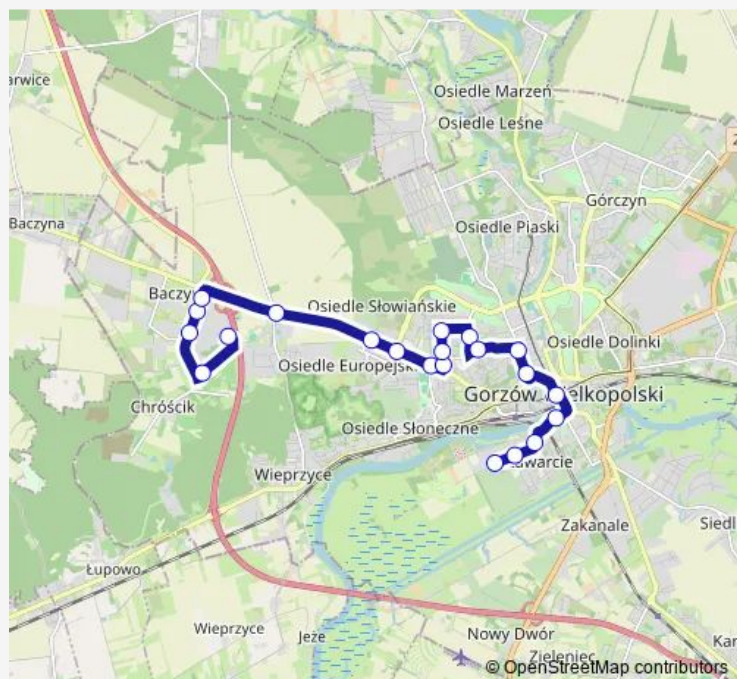

Śląska Pole Golfowe

Route schedule

K-Ssse Małszyńska — Śląska Pole Golfowe

Monday 05:41-22:14

Tuesday 05:41-22:14

Wednesday 05:41-22:14

Thursday 05:41-22:14

Friday 05:41-22:14

Saturday 05:41-22:14

Sunday 05:41-22:14

Route info

Direction: K-Ssse Małszyńska

Stops: 21

Trip Duration: 0 hour 32 min

Direction

Śląska Pole Golfowe — K-Ssse Małszyńska

20 stops

[Open route schedule](#)

Śląska Pole Golfowe

Kwiatowa

Towarowa

Fabryczna

Katedra

Krzywoustego

Monday 05:08-21:07

Tuesday 05:08-21:07

Wednesday 05:08-21:07

Thursday 05:08-21:07

Friday 05:08-21:07

Saturday 05:08-21:07

Sunday 05:08-21:07

Route info