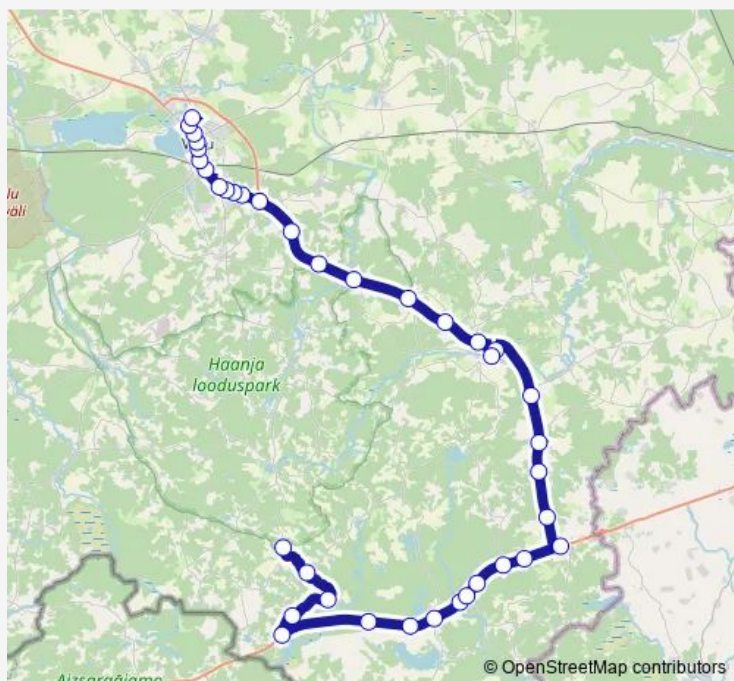

Saturday 07:37

Sunday —

Route info

Direction: Ruusmäe

Stops: 38

Trip Duration: 1 hour 18 min

Juraski

Hinsa

Holsta

Tootsi

Räpo

Lohu

Kirepi

Aiandi

Valgjärve

Kose