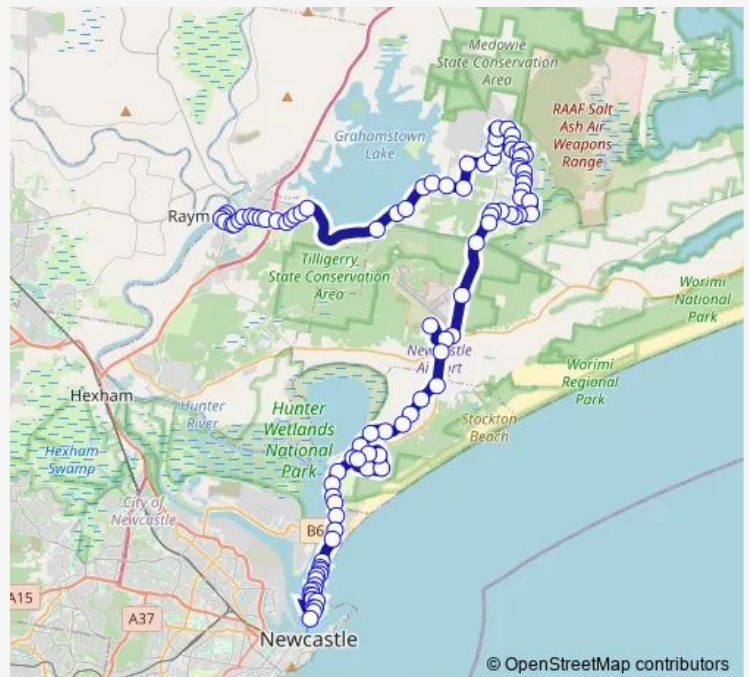

Grahamstown Rd Opp Pastures Dr

Route schedule

Raymond Terrace Market Place, Port Stephens St — Stockton Wharf, Mitchell St

Monday 13:57

Tuesday 13:57

Wednesday 13:57

Thursday 13:57

Friday 13:57

Saturday —

Sunday —

Route info

Direction: Raymond Terrace Market Place, Port Stephens St

Stops: 98

Trip Duration: 1 hour 25 min

Grahamstown Rd Opp Old Farm Rd

Grahamstown Rd Opp 40