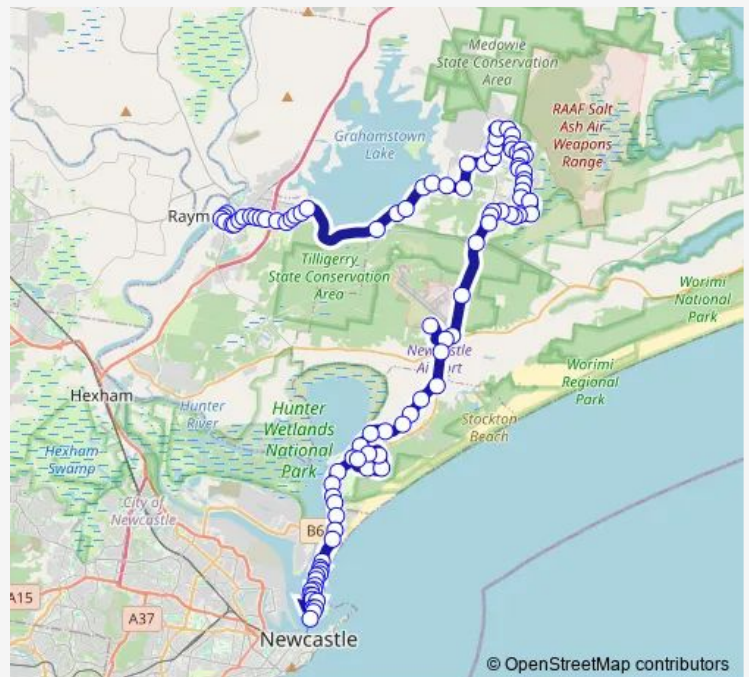

Grahamstown Rd Opp Pastures Dr

Route schedule

Raymond Terrace Market Place, Port Stephens St — Stockton Wharf, Mitchell St

Monday 13:57

Tuesday 13:57

Wednesday 13:57

Thursday 13:57

Friday 13:57

Saturday —

Sunday —

Route info

Direction: Raymond Terrace Market Place, Port Stephens St

Stops: 98

Trip Duration: 1 hour 25 min

Grahamstown Rd Opp Old Farm Rd

Grahamstown Rd Opp 40