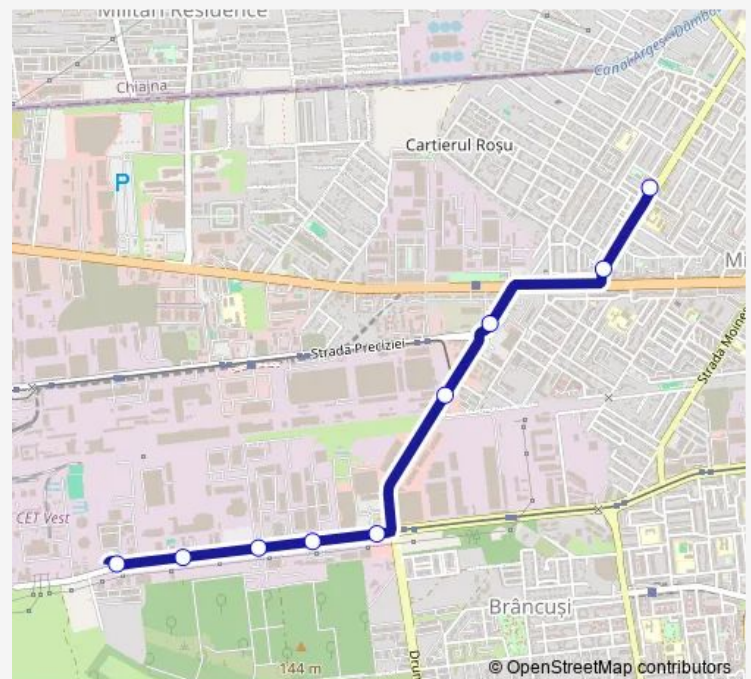

Direction

Complex Comercial Apusului — C.E.T. Vest Militari

9 stops

[Open route schedule](#)

Complex Comercial Apusului

Bd. Iuliu Maniu

Bd. Preciziei

C.F.R. Cotroceni

Tuesday 04:53-22:33

Wednesday 04:53-22:33

Thursday 04:53-22:33

Friday 04:53-22:33

Saturday 04:53-22:33

Sunday 04:53-22:33

Route info

Direction: Complex Comercial Apusului

Stops: 9

Trip Duration: 0 hour 11 min

Direction

C.E.T. Vest Militari — Complex Comercial Apusului

10 stops

[Open route schedule](#)

C.E.T. Vest Militari

Firos

Sunday 04:40-22:20

Route info

Direction: C.E.T. Vest Militari

Stops: 10

Trip Duration: 0 hour 10 min

136 Bus time schedules and route maps are available in an offline PDF at busmaps.com. Use the busmaps.com website to see live bus times, train schedule or subway schedule, and step-by-step directions for all public transit in Chiajna