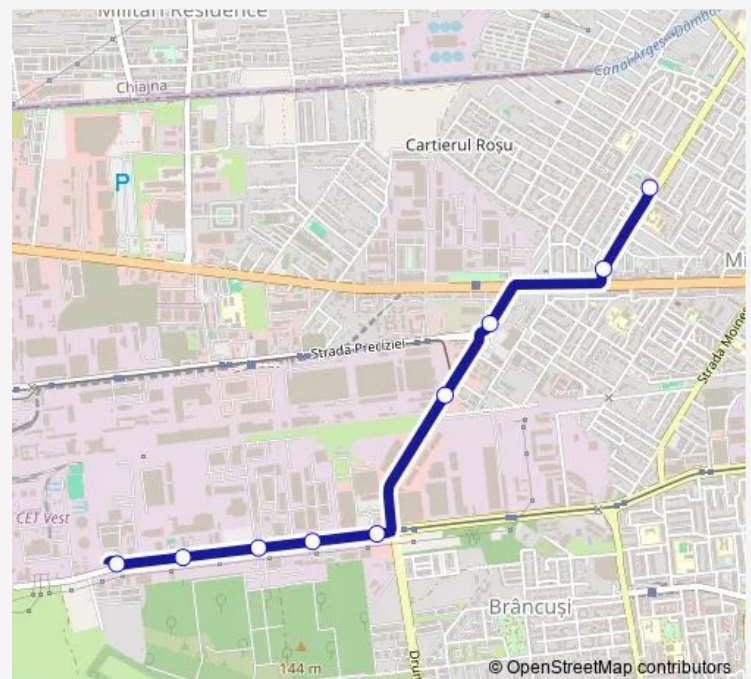

Direction

Complex Comercial Apusului — C.E.T. Vest Militari

9 stops

[Open route schedule](#)

Complex Comercial Apusului

Bd. Iuliu Maniu

Bd. Preciziei

C.F.R. Cotroceni

Tuesday 04:53-22:33

Wednesday 04:53-22:33

Thursday 04:53-22:33

Friday 04:53-22:33

Saturday 04:53-22:33

Sunday 04:53-22:33

Route info

Direction: Complex Comercial Apusului

Stops: 9

Trip Duration: 0 hour 14 min

Direction

C.E.T. Vest Militari — Complex Comercial Apusului

10 stops

[Open route schedule](#)

C.E.T. Vest Militari

Firos

Sunday 04:40-22:20

Route info

Direction: C.E.T. Vest Militari

Stops: 10

Trip Duration: 0 hour 12 min

136 Bus time schedules and route maps are available in an offline PDF at busmaps.com. Use the busmaps.com website to see live bus times, train schedule or subway schedule, and step-by-step directions for all public transit in Chiajna