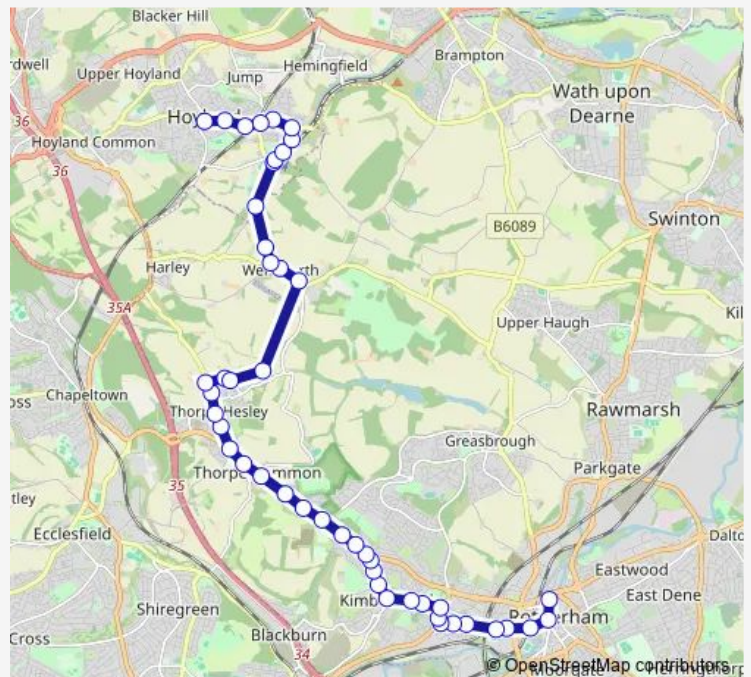

Main Street/Don Street

Masbrough Street/John Street

Masbrough Street/Coronation Bridge

Ferham Road/Devonshire Street

Ferham Road/Hartington Road

Ferham Road/Meadow Street

Wilton Lane/Regent Street

Kimberworth Road/Cross Street

Tuesday 19:30-22:35

Wednesday 19:30-22:35

Thursday 19:30-22:35

Friday 19:30-22:35

Saturday 19:30-22:35

Sunday 07:32-22:35

Route info

Direction: Rotherham Interchange/B4

Stops: 47

Trip Duration: 0 hour 39 min

136 — Rotherham - Hoyland

Upper Wortley Road/Keppel Road

Upper Wortley Road/Kirkstead Abbey Mews

Upper Wortley Road/Grange Lane

Brook Hill/Upper Wortley Road

Brook Hill/Windsor Road

[Open route schedule](#)

High Street/Market Street

King Street/Barber Street

King Street/St Helens Street

Cobcar Street/Gray Street

Cobcar Lane/Strafford Avenue

Cobcar Lane/Cobcar Avenue

Wath Road/Cobcar Lane