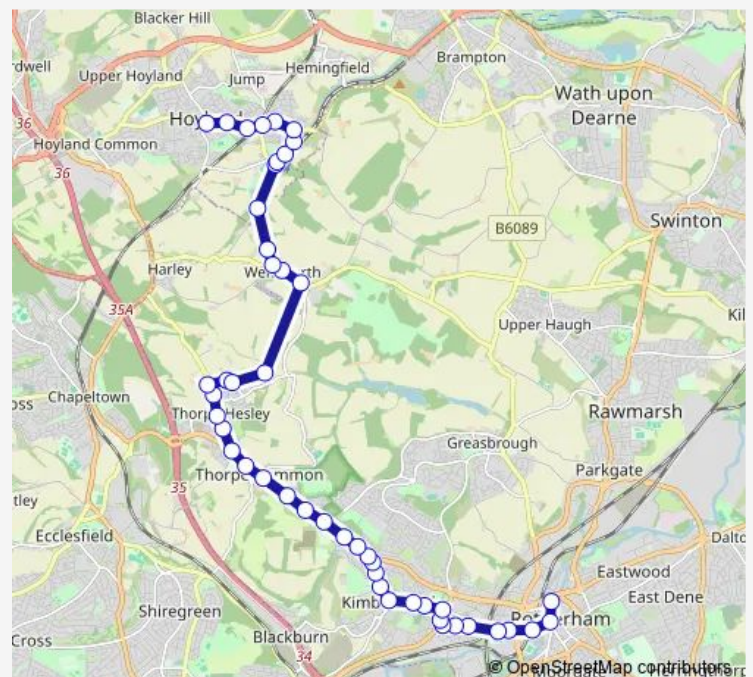

Main Street/Don Street

Masbrough Street/John Street

Masbrough Street/Coronation Bridge

Ferham Road/Devonshire Street

Ferham Road/Hartington Road

Ferham Road/Meadow Street

Wilton Lane/Regent Street

Kimberworth Road/Cross Street

Tuesday 19:30-22:35

Wednesday 19:30-22:35

Thursday 19:30-22:35

Friday 19:30-22:35

Saturday 19:30-22:35

Sunday 07:32-22:35

Route info

Direction: Rotherham Interchange/B4

Stops: 47

Trip Duration: 0 hour 38 min

136 — Rotherham - Hoyland

Upper Wortley Road/Keppel Road

Upper Wortley Road/Kirkstead Abbey Mews

Upper Wortley Road/Grange Lane

Brook Hill/Upper Wortley Road

Brook Hill/Windsor Road

[Open route schedule](#)

High Street/Market Street

King Street/Barber Street

King Street/St Helens Street

Cobcar Street/Gray Street

Cobcar Lane/Strafford Avenue

Cobcar Lane/Cobcar Avenue

Wath Road/Cobcar Lane