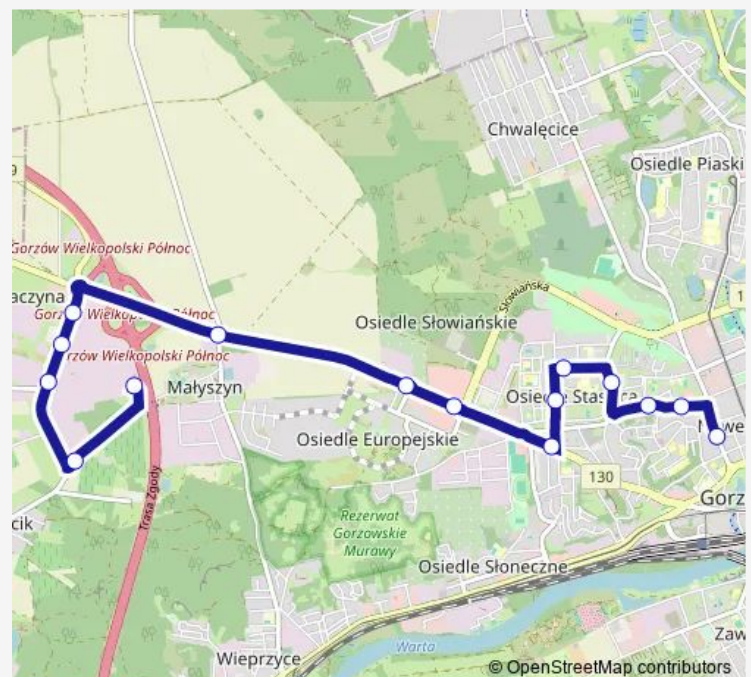

Tuesday 05:14-13:04

Wednesday 05:14-13:04

Thursday 05:14-13:04

Friday 05:14-13:04

Saturday 05:14-13:04

Sunday 05:14-13:04

Route info

Direction: Krzywoustego

Stops: 15

Trip Duration: 0 hour 23 min

136 Bus time schedules and route maps are available in an offline PDF at busmaps.com. Use the busmaps.com website to see live bus times, train schedule or subway schedule, and step-by-step directions for all public transit in Gorzow Wielkopolski