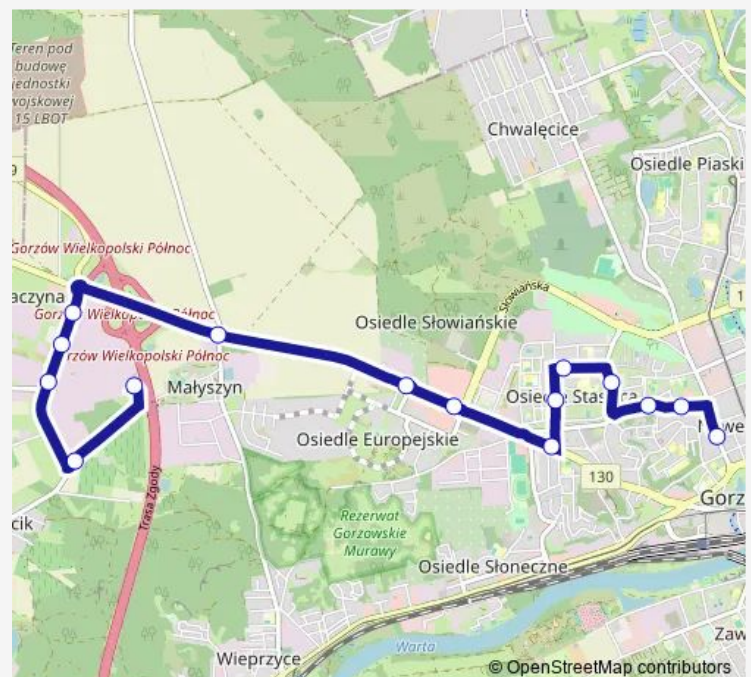

### Route schedule

Krzywoustego — K-Ssse Małszyńska

Monday 05:14-13:04

Tuesday 05:14-13:04

Wednesday 05:14-13:04

Thursday 05:14-13:04

Friday 05:14-13:04

Saturday 05:14-13:04

Sunday 05:14-13:04

### Route info

Direction: Krzywoustego

Stops: 15

Trip Duration: 0 hour 23 min

136 Bus time schedules and route maps are available in an offline PDF at [busmaps.com](https://busmaps.com). Use the [busmaps.com](https://busmaps.com) website to see live bus times, train schedule or subway schedule, and step-by-step directions for all public transit in Gorzow Wielkopolski