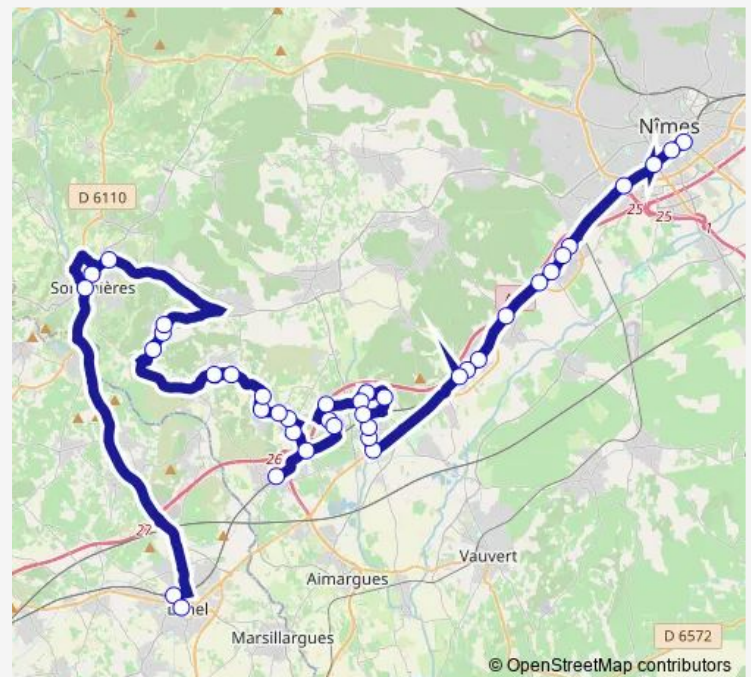

### Route schedule

Nîmes - Gare Routière — Lunel - République

Monday 06:50-19:10

Tuesday 06:50-19:10

Wednesday 06:50-19:10

Thursday 06:50-19:10

Friday 06:50-19:10

Saturday 18:10

### Route info

Direction: Nîmes - Gare Routière

Stops: 39

Trip Duration: 1 hour 51 min

136 — Lunel - Sommieres - Nimes

MUS - Chemin de la Croisette

Aigues-Vives - 4 Routes

Gallargues-LE-Montueux - Pharmacie