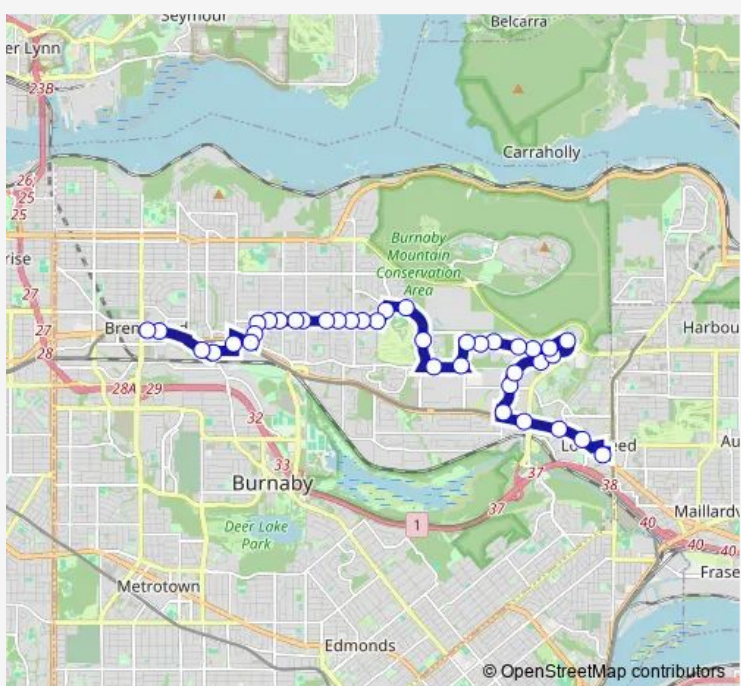

Bus 136 Lougheed Station/Brentwood Station

[Go to website](#)

Direction
 Northbound Eastlake Dr @ Beaverbrook Dr — Westbound Broadway @ 7900 Block

15 stops

[Open route schedule](#)

- Northbound Eastlake Dr @ Beaverbrook Dr
- Northbound Eastlake Dr @ Centaurus Dr
- Northbound Production Way @ Eastlake Dr
- Northbound Production Way @ Broadway
- Eastbound Forest Grove Dr @ Goldhurst Terrace East
- Eastbound Forest Grove Dr @ 9200 Block
- Westbound Forest Grove Dr @ Ash Grove Cres East
- Westbound Forest Grove Dr @ Maple Grove Cres East
- Westbound Forest Grove Dr @ 8700 Block
- Westbound Forest Grove Dr @ Ash Grove Cres
- Westbound Forest Grove Dr @ Hillside Place
- Westbound Forest Grove Dr @ Meridian Place
- Westbound Forest Grove Dr @ Underhill Ave
- Southbound Underhill Ave @ Broadway
- Westbound Broadway @ 7900 Block

Route schedule

Northbound Eastlake Dr @ Beaverbrook Dr — Westbound Broadway @ 7900 Block

Monday	15:13
Tuesday	15:13
Wednesday	15:13
Thursday	15:13
Friday	15:13
Saturday	—
Sunday	—

Route info

Direction: Northbound Eastlake Dr @ Beaverbrook Dr

Stops: 15

Trip Duration: 0 hour 17 min

136 — Lougheed Station/Brentwood Station **BusMaps**

Direction

Brentwood Station @ Bay 3 New — Lougheed Station @ Bay 6

37 stops

[Open route schedule](#)

Brentwood Station @ Bay 3 New

Southbound Douglas Rd @ 2200 Block

Eastbound Goring St @ Douglas Rd

Northbound Holdom Ave @ Lougheed Hwy

Northbound Holdom Ave @ Sumas St

Eastbound Halifax St @ Holdom Ave

Eastbound Halifax St @ Warwick Ave