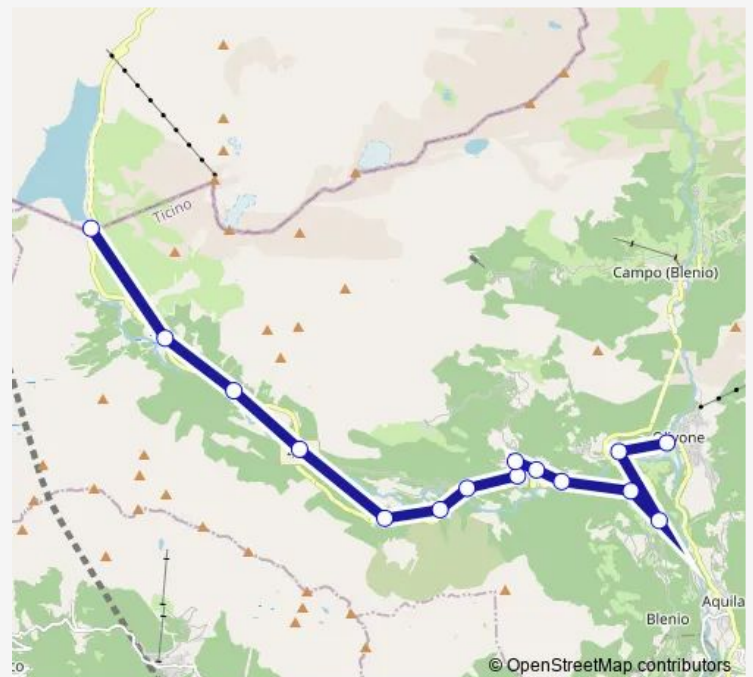

Direction

Lukmanier Passhöhe — Olivone, Posta

15 stops

[Open route schedule](#)

Lukmanier Passhöhe

Alpe Casaccia

Acquacalda

Pian Segno

Thursday 08:52-17:05

Friday 08:52-17:05

Saturday 08:52-17:05

Sunday 08:52-17:05

Route info

Direction: Lukmanier Passhöhe

Stops: 15

Trip Duration: 0 hour 30 min

Direction

Olivone, Posta — Lukmanier Passhöhe

15 stops

[Open route schedule](#)

Olivone, Posta

Olivone, Petullo

Larescia

Camperio, Pianezza

Thursday 08:21-16:30

Friday 08:21-16:30

Saturday 08:21-16:30

Sunday 08:21-16:30

Route info

Direction: Olivone, Posta

Stops: 15

Trip Duration: 0 hour 30 min