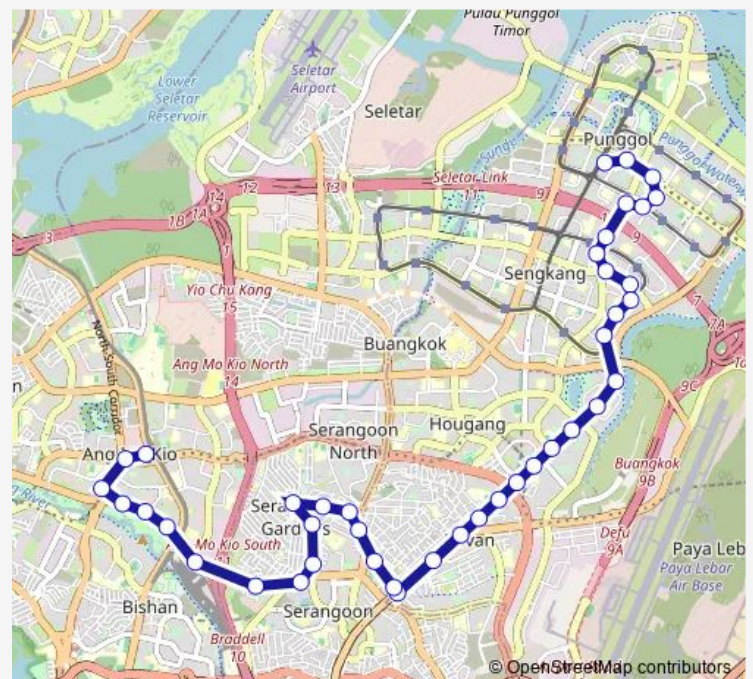

Blk 25

Blk 22

Glad Tidings Ch

Route schedule

Punggol Temp Int — Ang Mo Kio Int

Monday	05:45
Tuesday	05:45
Wednesday	05:45
Thursday	05:45
Friday	05:45
Saturday	05:45
Sunday	06:00

Route info

Direction: Punggol Temp Int

Stops: 41

Trip Duration: 1 hour 8 min

Kovan Stn Exit C

Opp The Helping Hand

Aft Upp S'Goon Shop Ctr

Aft Upp S'Goon Rd

Serangoon Swim Cplx

Bef St. Helier's Ave

Thursday 05:45

Friday 05:45

Saturday 05:45

Sunday 06:00

Route info

Direction: Ang Mo Kio Int

Stops: 40

Trip Duration: 1 hour 4 min