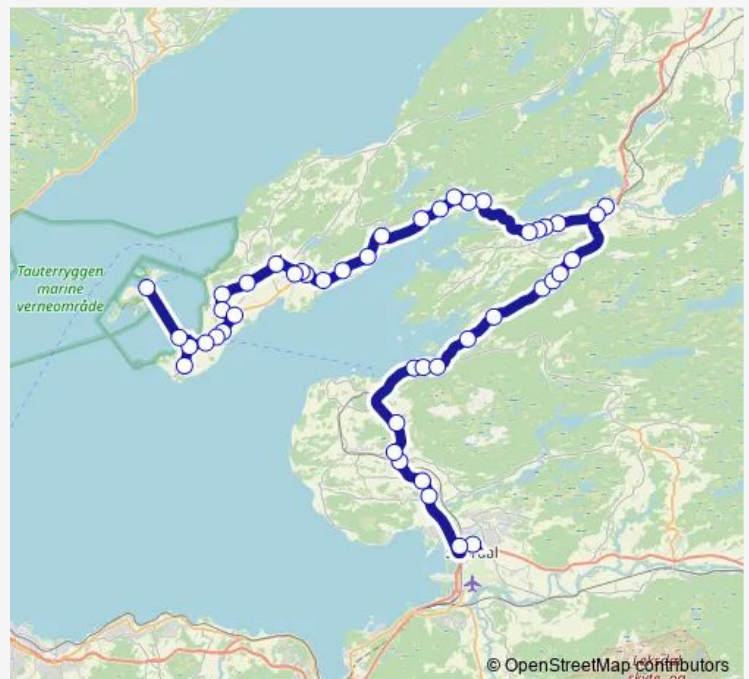

School Bus 7425 Frosta - Åsen - Stjørdal - Lev

[Go to website](#)

Direction

Trollneset — Frosta skole

22 stops

[Open route schedule](#)

Trollneset

Minde

Myraunet

Kvamkorsen

Hovdalskorsen

Hojem

Mestuggu

Dalsve

Leangen

Lillevik

Ulvik

Stene

Vågen

Ravlosve

Nybø

Kvarme

Hellan

Juberg

Esso

Vikakorsen

Varteig

Route schedule

Trollneset — Frosta skole

Monday 07:40

Tuesday 07:40

Wednesday 07:40

Thursday 07:40

Friday 07:40

Saturday —

Sunday —

Route info

Direction: Trollneset

Stops: 22

Trip Duration: 0 hour 44 min

■ 7425 — Frosta - Åsen - Stjørdal - Lev

BusMaps