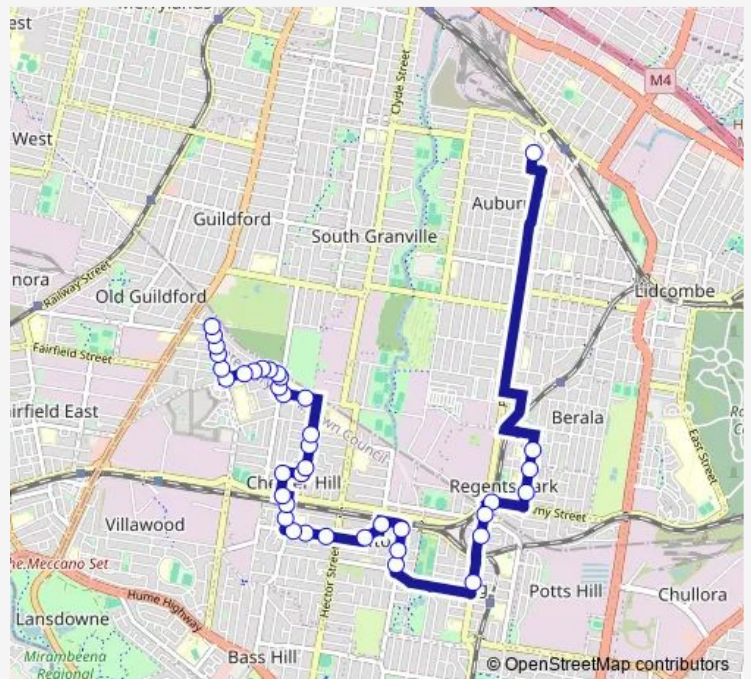

School Bus S407 Trinity Catholic College Auburn to Chester Hill

[Go to website](#)

Direction

Auburn Trinity Catholic College, Alice St — Miller Rd Before Barbers Rd

39 stops

[Open route schedule](#)

- Auburn Trinity Catholic College, Alice St
- Kingsland Rd Opp St Peter Chanel Church
- Kingsland Rd Opp Kent St
- Kingsland Rd After Wyatt Av
- Amy St Opp Regents Park Station
- Karningul School, Auburn Rd
- Auburn Rd At Morris St
- Auburn Rd After Wentworth St
- Rose St After Rodd St
- Rose St At Proctor Pde
- Rose St At Wellington Rd
- Helen Street Shops, Helen St
- Kerrinea Rd Opp Immaculate Heart Of Mary Catholic Church
- Proctor Pde After Hector St
- Proctor Pde Opp Veronica St
- Proctor Pde Opp Chester Hill Public School
- Chester Hill Rd Opp Chester Hill Community Centre
- Nugent Park, Chester Hill Rd
- Chester Hill Station, Waldron Rd
- Bent St At Virgil Av

Route schedule

Auburn Trinity Catholic College, Alice St — Miller Rd Before Barbers Rd

Monday	15:20
Tuesday	15:20
Wednesday	15:20
Thursday	15:20
Friday	15:20
Saturday	—
Sunday	—

Route info

Direction: Auburn Trinity Catholic College, Alice St

Stops: 39

Trip Duration: 0 hour 37 min

Virgil St At Priam St

Priam St Opp Forshaw Av

Priam St Opp Chester Hill Baptist Church

Priam St Before Elliston St

Wolumba St At Vista Cres

Wolumba St Opp Chester Hill North Public School