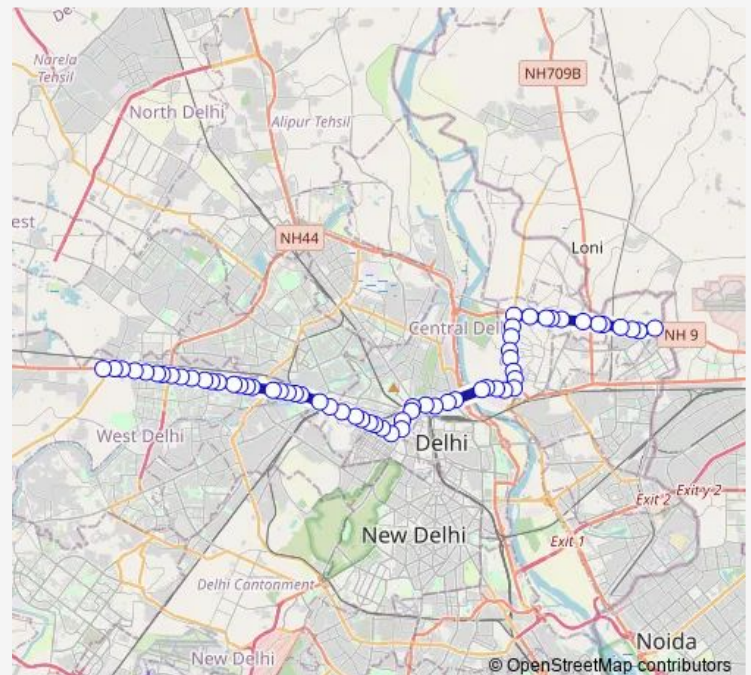

Shastri Park Pusta Road

Shastri Park

Shyam Giri Mandir

Route schedule

Harsh Vihar Terminal — Nangloi Metro Station

Monday 06:17-12:10

Tuesday 06:17-12:10

Wednesday 06:17-12:10

Thursday 06:17-12:10

Friday 06:17-12:10

Saturday 06:17-12:10

Sunday 06:17-12:10

Route info

Direction: Harsh Vihar Terminal

Stops: 62

Trip Duration: 1 hour 59 min