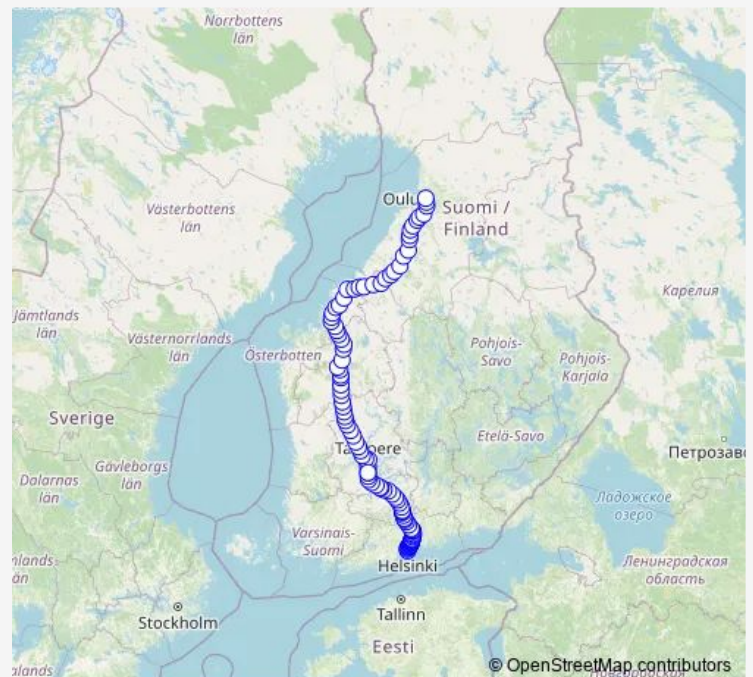

Long Distance Trains IC 21 Helsinki - Oulu

[Go to website](#)

Direction

Helsinki — Oulu

103 stops

[Open route schedule](#)

Helsinki

Pasila

Käpylä

Oulunkylä

Pukimäki

Malmi

Tapanila

Puistola

Tikkurila

Hiekkaharju

Havukoski

Koivukylä

Rekola

Hanala

Korso

Savio

Kerava

Kytömaa

Ainola

Järvenpää

Saunakallio

Route schedule

Helsinki — Oulu

Monday 06:23

Tuesday 06:23

Wednesday 06:23

Thursday 06:23

Friday 06:23

Saturday 06:23

Sunday 06:23

Route info

Direction: Helsinki

Stops: 103

Trip Duration: 5 hour 53 min

■ IC 21 — Helsinki - Oulu