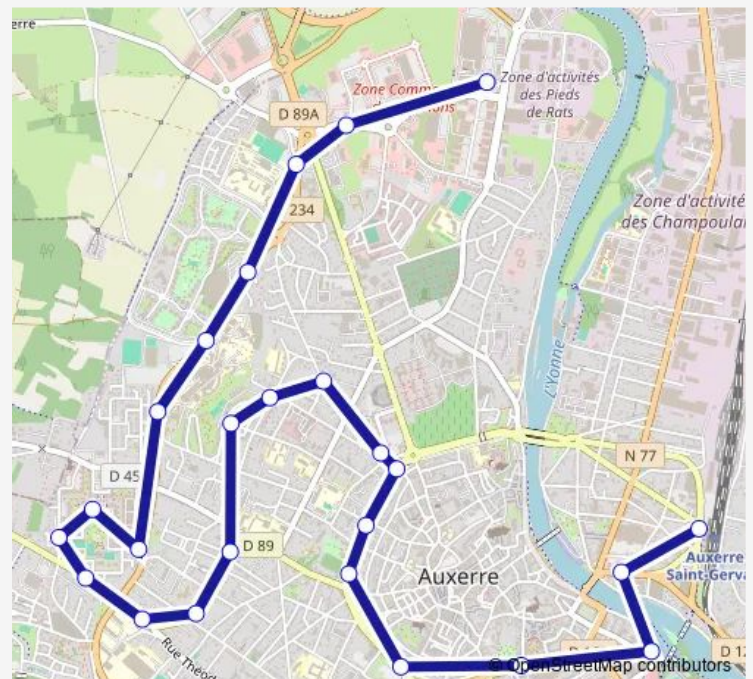

Batardeau

Vaulabelle

Arquebuse

Egleny

Vauban

Porte DE Paris

Auxerre Gare Routière Quai 6

Champlero

LE Phare

Hopital

Saint Simeon Midi

Route schedule

Gare Sncf — LES Clairions

Monday	—
Tuesday	—
Wednesday	—
Thursday	—
Friday	—
Saturday	—
Sunday	09:35-20:30

Route info

Direction: Gare Sncf

Stops: 25

Trip Duration: 0 hour 28 min

DIM1 — LES Clairions <> Gare Sncf

Verdun

Marne

Jean Monnet

LES Clairions

Direction

Saturday

—

Sunday

08:55-19:55

Route info

Direction: LES Clairions

Stops: 25

Trip Duration: 0 hour 28 min