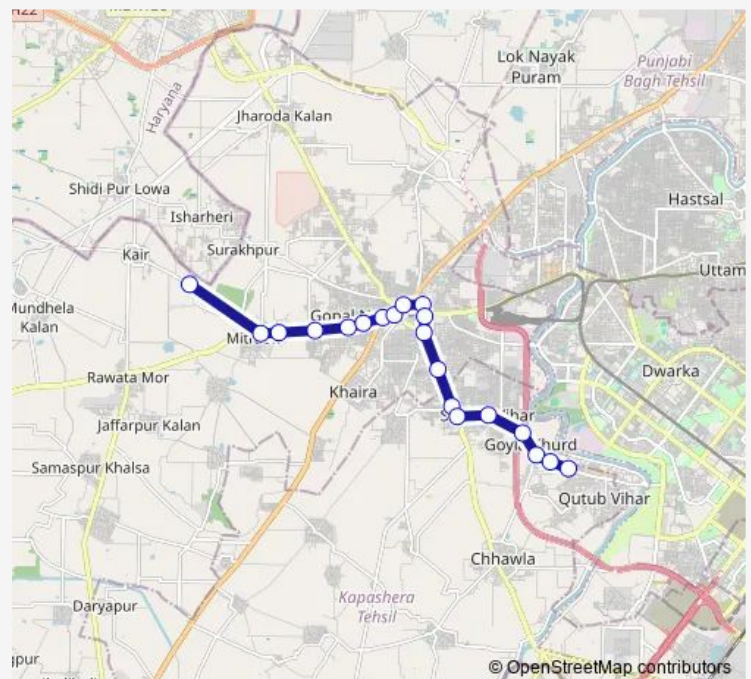

### Direction

Kair Depot — Nehru Bus Stand Goyla Dairy

20 stops

[Open route schedule](#)

Kair Depot

Mitraon Village

Mitraon Extension

Indra Service Station

BDO Office Roshan Pura

Deenpur Village

Goela Dairy Crossing

Shyam Vihar

Goyla Village

Taj Pur More

St Thomas School Goyla Vihar

Nehru Bus Stand Goyla Dairy

### Route schedule

Kair Depot — Nehru Bus Stand Goyla Dairy

Monday 06:49-18:07

Tuesday 06:49-18:07

Wednesday 06:49-18:07

Thursday 06:49-18:07

Friday 06:49-18:07

Saturday 06:49-18:07

### Route info

Direction: Kair Depot

Stops: 20

Trip Duration: 0 hour 46 min

833Inkstldown

BusMaps

Bus time schedules and route maps are available in an offline PDF at [busmaps.com](https://busmaps.com). Use the [busmaps.com](https://busmaps.com) website to see live bus times, train schedule or subway schedule, and step-by-step directions for all public transit in Najafgarh