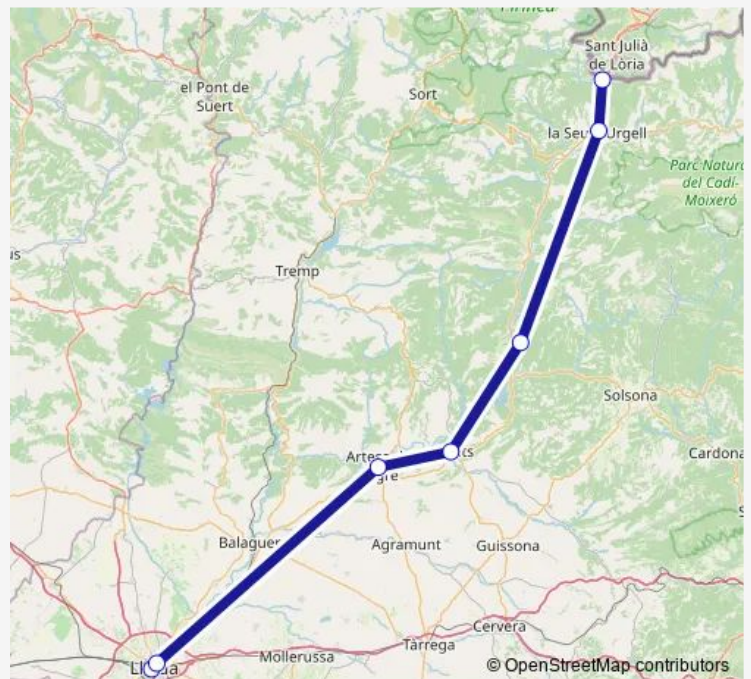

### Direction

Lleida — Farga De Moles

7 stops

[Open route schedule](#)

Lleida

Lleida Estacion De Renfe

Artesa Segre

Ponts

### Route schedule

Lleida — Farga De Moles

Monday 19:45

Tuesday 19:45

Wednesday 19:45

Thursday 19:45

Friday 19:45

Saturday —

### Route info

Direction: Lleida

Stops: 7

Trip Duration: 2 hour 10 min

Alsa - Llei-Andor Bus time schedules and route maps are available in an offline PDF at [busmaps.com](https://busmaps.com). Use the [busmaps.com](https://busmaps.com) website to see live bus times, train schedule or subway schedule, and step-by-step directions for all public transit in Lleida