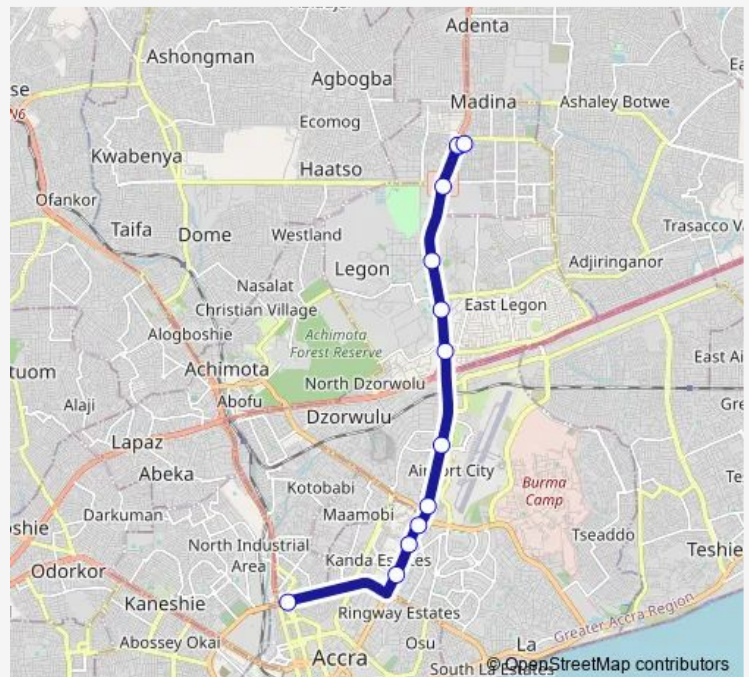

### Direction

Terminal Circle Overhead (Maame Dokono) — Terminal Madina Station

13 stops

[Open route schedule](#)

Terminal Circle Overhead (Maame Dokono)

Flag Staff House

Water Works 221

37 Hospital

Terminal Madina Station

### Route schedule

Terminal Circle Overhead (Maame Dokono) — Terminal Madina Station

Monday 16:25

Tuesday 16:25

Wednesday 16:25

Thursday 16:25

Friday 16:25

Saturday 16:25

### Route info

Direction: Terminal Circle Overhead (Maame Dokono)

Stops: 13

Trip Duration: 0 hour 49 min

221A Bus time schedules and route maps are available in an offline PDF at [busmaps.com](https://busmaps.com). Use the [busmaps.com](https://busmaps.com) website to see live bus times, train schedule or subway schedule, and step-by-step directions for all public transit in Accra