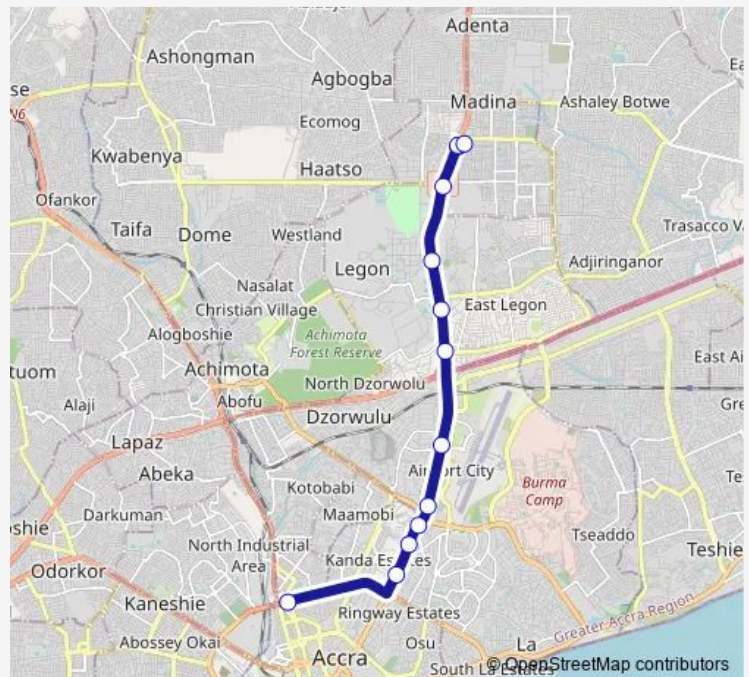

Bus 221a Circle Overhead (Maame Dokono) to Madina Station

[Go to website](#)

Direction

Terminal Circle Overhead (Maame Dokono) — Terminal Madina Station

13 stops

[Open route schedule](#)

Terminal Circle Overhead (Maame Dokono)

Atomic First

Masalachi 081

Zongo Junction 422

Terminal Madina Station

Route schedule

Terminal Circle Overhead (Maame Dokono) — Terminal Madina Station

Monday 16:25

Tuesday 16:25

Wednesday 16:25

Thursday 16:25

Friday 16:25

Saturday 16:25

Sunday 16:25

Route info

Direction: Terminal Circle Overhead (Maame Dokono)

Stops: 13

Trip Duration: 0 hour 49 min

221a Bus time schedules and route maps are available in an offline PDF at busmaps.com. Use the busmaps.com website to see live bus times, train schedule or subway schedule, and step-by-step directions for all public transit in Accra