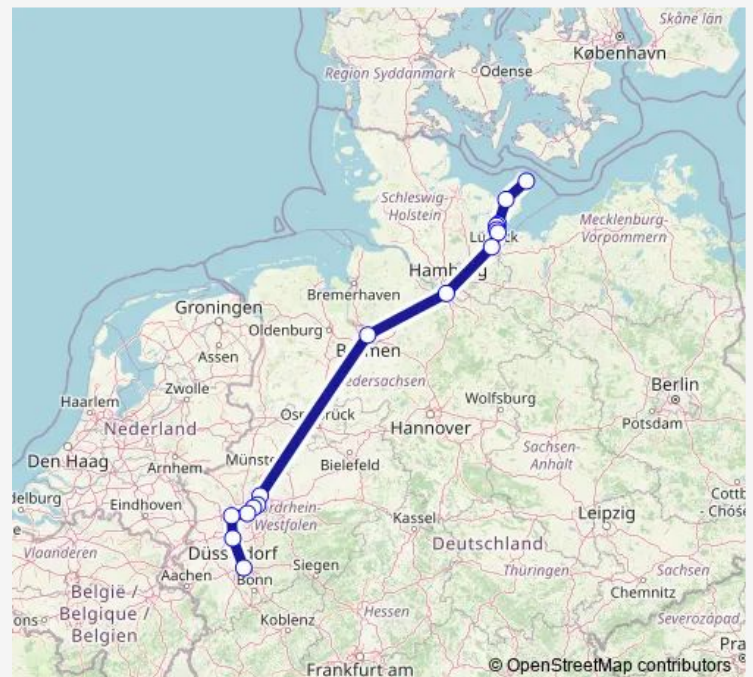

Sierksdorf

Haffkrug

Scharbeutz

Timmendorferstrand

Lübeck Hbf

Hamburg-Harburg

Bremen Hbf

Recklinghausen Hbf

Wanne-Eickel Hbf

Gelsenkirchen Hbf

Essen Hbf

Duisburg Hbf

Düsseldorf Hbf

Köln Hbf

Route schedule

Fehmarn-Burg — Köln Hbf

Monday 15:10

Tuesday 15:10

Wednesday 15:10

Thursday 15:10

Friday —

Saturday —

Sunday —

Route info

Direction: Fehmarn-Burg

Stops: 16

Trip Duration: 6 hour 48 min

■ IC 2411

IC 2411 Rail time schedules and route maps are available in an offline PDF at busmaps.com. Use the busmaps.com website to see live bus times, train schedule or subway schedule, and step-by-step directions for all public transit in Luebeck