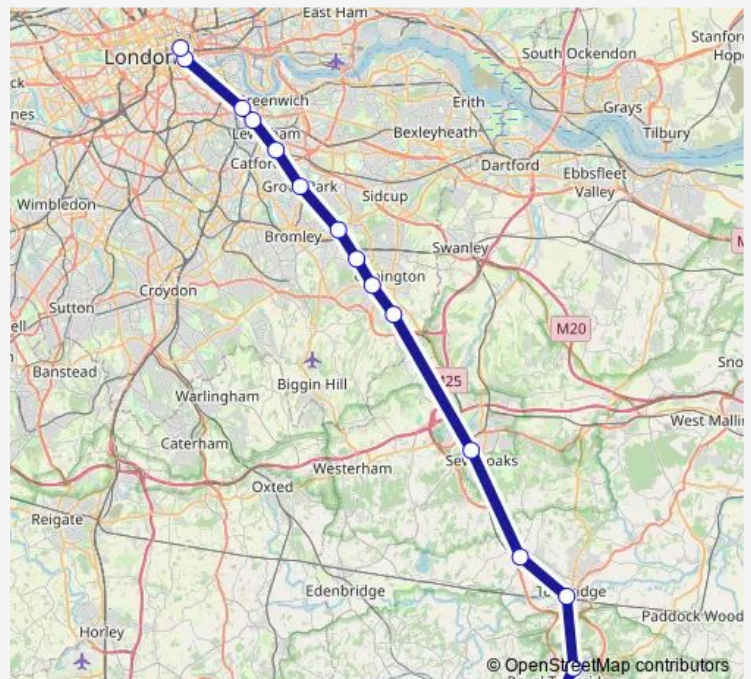

Rail Se:Tbw->Cst SE train service from TBW to Cst

[Go to website](#)

Direction

Tunbridge Wells — London Cannon Street

15 stops

[Open route schedule](#)

Tunbridge Wells

High Brooms

Hither Green

St Johns (London)

New Cross

London Bridge

London Cannon Street

Route schedule

Tunbridge Wells — London Cannon Street

Monday 05:47-23:05

Tuesday 05:47-23:05

Wednesday 05:47-05:48

Thursday 05:47-05:48

Friday 05:47-05:48

Saturday —

Sunday —

Route info

Direction: Tunbridge Wells

Stops: 15

Trip Duration: 0 hour 59 min

■ Se:Tbw->Cst — SE train service from TBW to Cst

Se:Tbw->Cst Rail time schedules and route maps are available in an offline PDF at busmaps.com. Use the busmaps.com website to see live bus times, train schedule or subway schedule, and step-by-step directions for all public transit in London