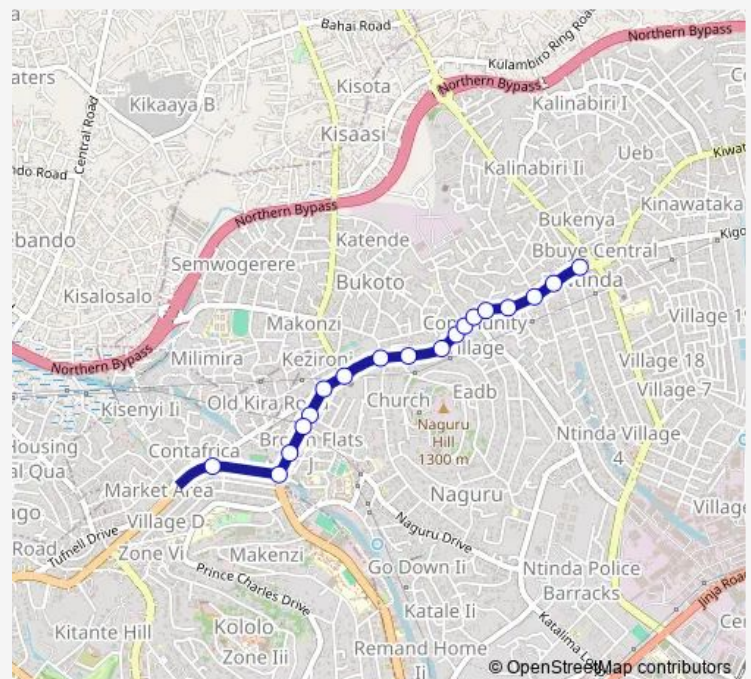

Bus KA119 Kamwokya-Ntinda

[Go to website](#)

Direction

Dmark Mobile — Apex House

18 stops

[Open route schedule](#)

Dmark Mobile

Kira Police Station

Bukoto White Flats

Simba Radio

Nakumatt - Total (Bukoto)

City Ville

Bukoto Kisasi T Junction

Bukoto

Uganda Funeral Services

Naguru East Rd Jct

Safeway Supermarket (Kirs Rd)

Frobel

Ntinda li Rd Junction

Victory City Church Ntinda - Bukoto Muslim Primary School

Uganda Human Rights Commission

Shell (Bukoto Rd)

Ntinda Shopping Centre - Quality Supermarket

Apex House

Route schedule

Dmark Mobile — Apex House

Monday 06:30-19:00

Tuesday 06:30-19:00

Wednesday 06:30-19:00

Thursday 06:30-19:00

Friday 06:30-19:00

Saturday 06:30-19:00

Sunday 06:30-19:00

Route info

Direction: Dmark Mobile

Stops: 18

Trip Duration: 0 hour 31 min

KA119 — Kamwokya-Ntinda