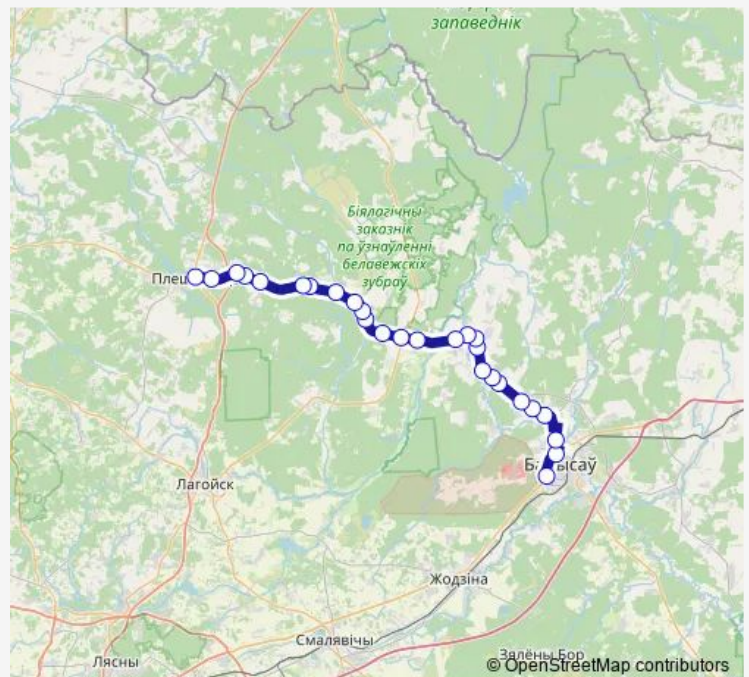

Thursday 07:10-14:10

Friday 07:10-14:10

Saturday 07:10-14:10

Sunday 07:10-14:10

Route info

Direction: Аўтавакзал Барысаў

Stops: 27

Trip Duration: 1 hour 40 min