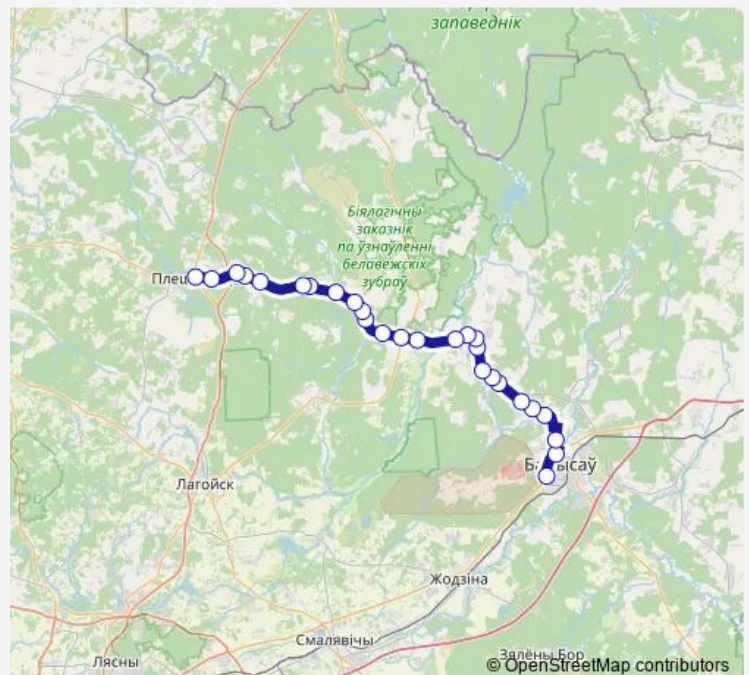

Thursday 07:10-14:10

Friday 07:10-14:10

Saturday 07:10-14:10

Sunday 07:10-14:10

Route info

Direction: Аўтавакзал Барысаў

Stops: 27

Trip Duration: 1 hour 40 min