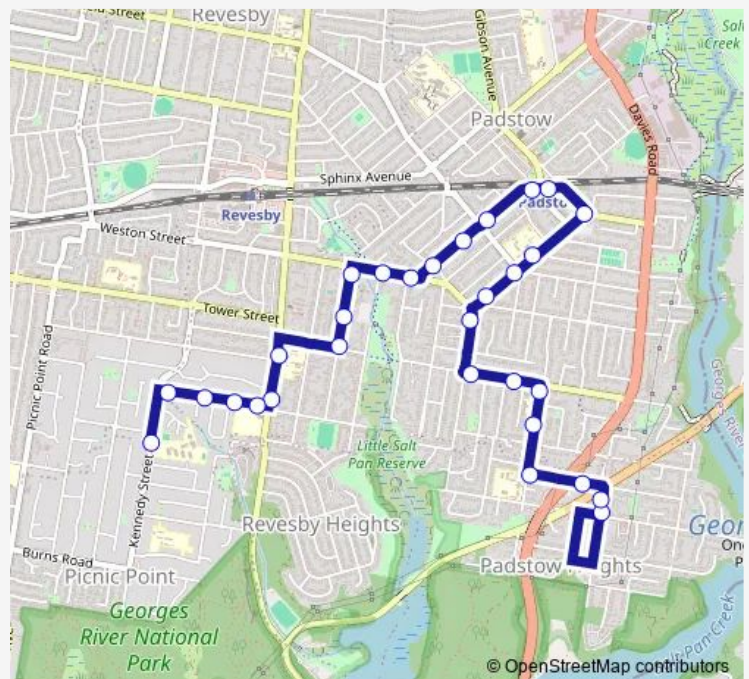

### Direction

Dilke Rd At Villiers Rd — Picnic Point High School, Kennedy St

30 stops

[Open route schedule](#)

Dilke Rd At Villiers Rd

Dilke Rd Before Henry Lawson Dr

Clancy St Before Alford's Point Rd

Clancy St At Chamberlain Rd

Faraday Rd At Howard Rd

Howard Rd Opp Padstow Station

Howard Rd After Padstow Pde

Howard Rd At Doyle Rd

Howard Rd Before Fox Cres

Fox Reserve, Howard Rd

Uranus Rd At Virginius St

Uranus Rd At Centaur St

### Route schedule

Dilke Rd At Villiers Rd — Picnic Point High School, Kennedy St

Monday	08:00
Tuesday	08:00
Wednesday	08:00
Thursday	08:00
Friday	08:00
Saturday	—
Sunday	—

### Route info

Direction: Dilke Rd At Villiers Rd

Stops: 30

Trip Duration: 0 hour 17 min

S725 — Padstow Heights to Picnic Point High School

Hydrae St At Uranus Rd

Hydrae St Opp Yallambee Village

Hydrae St At Mars St