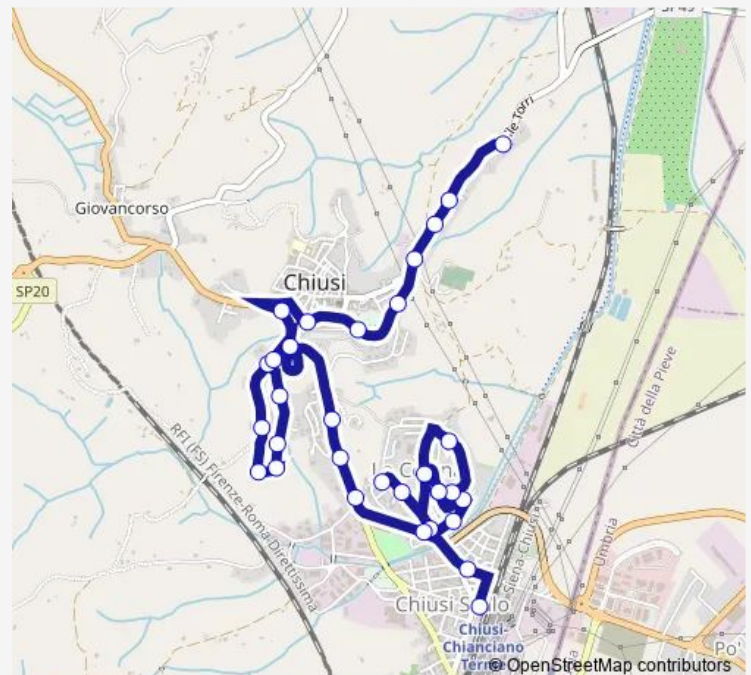

Saturday 14:00-16:00

Sunday —

Route info

Direction: Piazza Dante

Stops: 29

Trip Duration: 0 hour 25 min

Piazzale Grieco - Vigna Grande

Via Ferrer (Accesso Jovanovich)

32 stops

[Open route schedule](#)

Piazza Dante

Via Cassia Aurelia, 71

Via Poggio Gallina, 12

Via Poggio Gallina, 54

Via Poggio Gallina, 107

Bagnolo

Thursday 07:38-13:45

Friday 07:38-13:45

Saturday 07:38-13:05

Sunday —

Route info

Direction: Piazza Dante

Stops: 32

Trip Duration: 0 hour 25 min