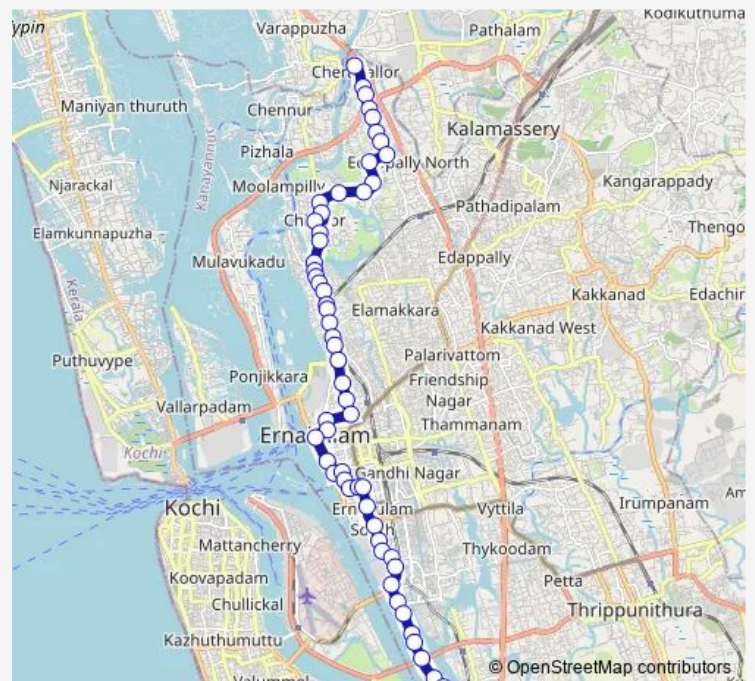

### Route schedule

Cheranelloor — Thevara Ferry

Monday 06:00

Tuesday 06:00

Wednesday 06:00

Thursday 06:00

Friday 06:00

Saturday 06:00

### Route info

Direction: Cheranelloor

Stops: 55

Trip Duration: 0 hour 59 min

Cheranelloor ↔ Thevara Ferry (via Chittor and Menaka)

Kurishupalli

Don Bosco

Vaduthala Gate