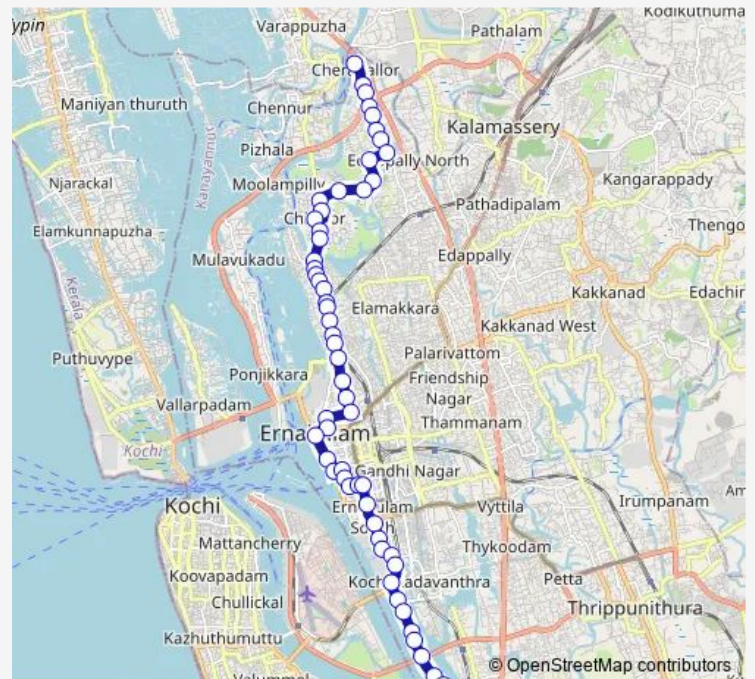

Thursday 06:00

Friday 06:00

Saturday 06:00

Sunday 06:00

Route info

Direction: Cheranalloor

Stops: 55

Trip Duration: 0 hour 59 min

Sunday 06:00

Route info

Direction: Thevara Ferry

Stops: 50

Trip Duration: 0 hour 58 min

School Padi

Vaduthala Gate

Don Bosco