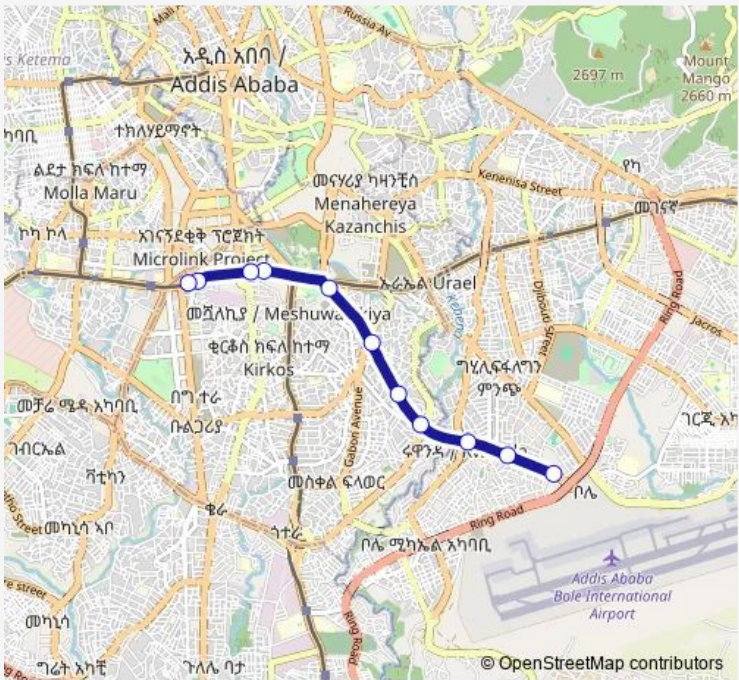

## Bus Tx KRK 012 Bole Bridge ↔ Mexico (Minibus)

[Go to website](#)

**Direction**  
Mexico — Bole Bridge

8 stops

[Open route schedule](#)

- Mexico
- Stadium
- Flamingo
- Dembel
- Bole Printing Press
- Rwanda
- Friendship Building
- Bole Bridge

Route schedule

Mexico — Bole Bridge

|           |       |
|-----------|-------|
| Monday    | 06:00 |
| Tuesday   | 06:00 |
| Wednesday | 06:00 |
| Thursday  | 06:00 |
| Friday    | 06:00 |
| Saturday  | 06:00 |
| Sunday    | 06:00 |

Route info

Direction: Mexico

Stops: 8

Trip Duration: 1 hour 5 min

Tx KRK 012 — Bole Bridge ↔ Mexico (Minibus) BusMaps

**Direction**

Bole Bridge — Mexico

11 stops