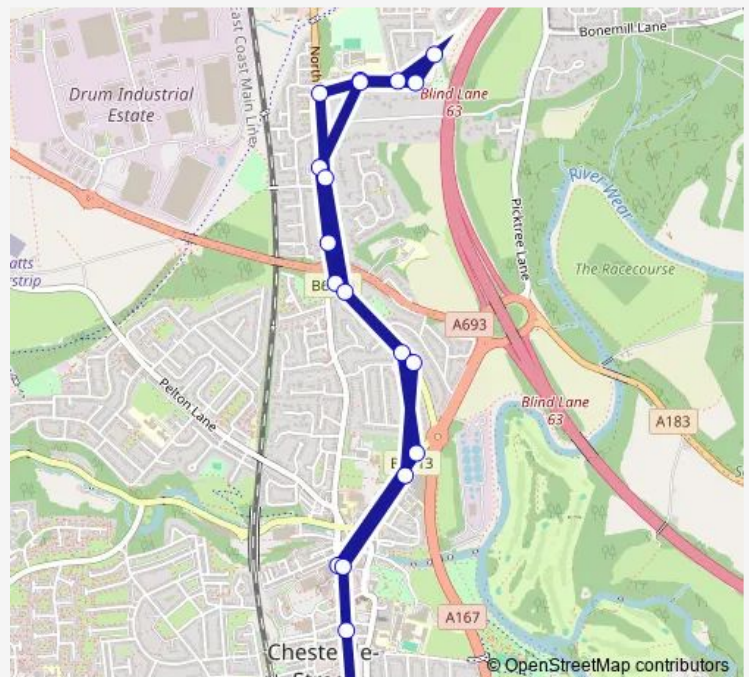

Park Road North - Broadway

Park Road - Newcastle Road

Northlands roundabout

Lambton Worm PH

Lombard Drive - West

Leander Avenue

Merlin Drive

Lombard Drive - East

Black Horse

Route schedule

Front Street — Black Horse

Monday 10:30-14:30

Tuesday 10:30-14:30

Wednesday 10:30-14:30

Thursday 10:30-14:30

Friday 10:30-14:30

Saturday 10:30-14:30

Sunday —

Route info

Direction: Front Street

Stops: 19

Trip Duration: 0 hour 17 min

702 — Chester-le-Street - Chester-le-Street

702 Bus time schedules and route maps are available in an offline PDF at busmaps.com. Use the busmaps.com website to see live bus times, train schedule or subway schedule, and step-by-step directions for all public transit in Pelton