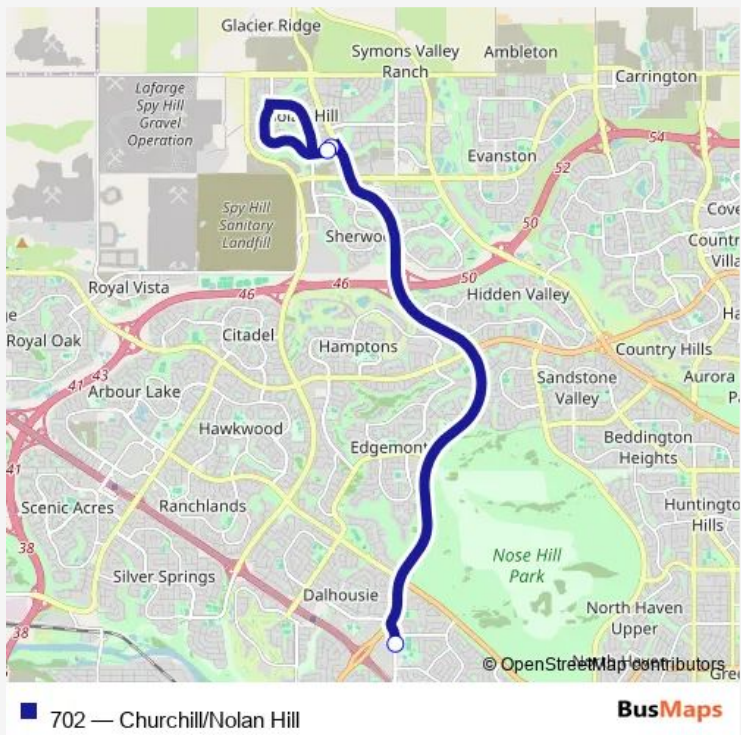

Bus 702 Churchill/Nolan Hill

[Go to website](#)

Direction
 WB Nolan Hill BV @ Shaganappi TR Nw — SB Northland DR @ 52 AV Nw
 27 stops
[Open route schedule](#)

- WB Nolan Hill BV @ Shaganappi TR Nw
- WB Nolan Hill BV @ Nolan Hill HT Nw
- NB Nolan Hill Dr @ Nolanfield Rd Nw
- NB Nolan Hill Dr @ Nolanfield Ln Nw
- NB Nolan Hill Dr @ Nolanfield Hts Nw
- WB Nolan Hill DR NW @ Nolanfield PT Nw
- SB Nolan Hill Bvd @ Nolancrest Gr Nw
- SB Nolan Hill Bv @ Nolancliff Ct Nw
- SB Nolan Hill Bv @ Nolancliff Crescent nw
- EB Nolan Hill BV @ Nolanshire GR Nw
- EB Nolan Hill BV @ Nolanshire PT 100 Nw
- EB Nolan Hill BV @ Nolan Hill DR farside
- SB Shaganappi TR @ Nolan Hill BV Nw
- SB Shaganappi TR @ Sage Hill BV Nw
- EB Ranchview DR @ Ranchlands BV Nw
- SB Ranchview DR @ Ranchview ME Nw
- EB Ranchview LI @ Ranchview DR Nw
- EB 66 AV NW @ Dalcastle Wy
- EB 66 AV NW @ Dalcastle Ri
- SB Dalhousie DR @ 66 AV Nw
- EB Dalhousie DR @ 54 ST Nw

Route schedule
 WB Nolan Hill BV @ Shaganappi TR Nw — SB Northland DR @ 52 AV Nw

Monday	07:28
Tuesday	07:28
Wednesday	07:28
Thursday	07:28
Friday	07:28
Saturday	—
Sunday	—

Route info
 Direction: WB Nolan Hill BV @ Shaganappi TR Nw
 Stops: 27
 Trip Duration: 0 hour 32 min

EB Dalhousie DR @ 53 ST Nw

EB Dalhousie DR @ Dalham CR Nw

EB Dalhousie DR @ Dalton DR Nw

EB Dalhousie DR @ Dalgetty DR Nw

EB Dalhousie DR @ Dalton DR Nw

SB Northland DR @ 52 AV Nw

Direction

NB Northland DR @ 52 AV Nw — EB Nolan Hill BV @ Nolan Hill DR farside

3 stops

[Open route schedule](#)

NB Northland DR @ 52 AV Nw

WB Nolan Hill BV @ Shaganappi TR Nw

EB Nolan Hill BV @ Nolan Hill DR farside

Route schedule

NB Northland DR @ 52 AV Nw — EB Nolan Hill BV @ Nolan Hill DR farside