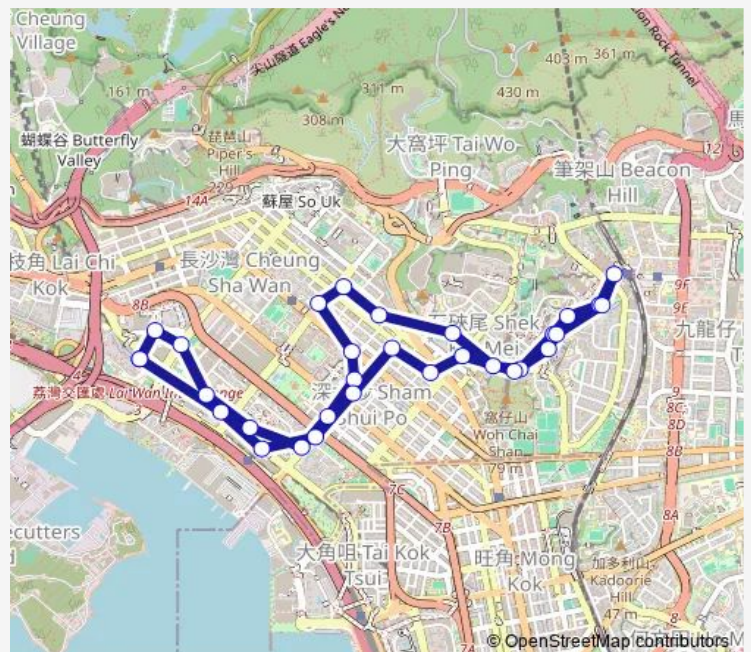

[Ctb] Cheung SHA WAN Station, Tonkin Street[[Kmb+Ctb] Cheung SHA WAN Station/<Br>Cheung SHA WAN Station, Tonkin Street[[Kmb] Cheung SHA WAN Station

[Ctb] Tonkin Street, Castle Peak Road[[Kmb] Pratas Street

**Route schedule**

[Ctb] HOI LAI Estate[[Kmb+Ctb] HOI LAI Estate BUS Terminus/<Br>Hoi LAI Estate — [Ctb] HOI LAI Estate[[Kmb+Ctb] HOI LAI Estate BUS Terminus/<Br>Hoi LAI Estate

Monday	05:45-23:00
Tuesday	05:45-23:00
Wednesday	05:45-23:00
Thursday	05:45-23:00
Friday	05:45-23:00
Saturday	05:45-23:20
Sunday	05:45-23:20

**Route info**

Direction: [Ctb] HOI LAI Estate[[Kmb+Ctb] HOI LAI Estate BUS Terminus/<Br>Hoi LAI Estate

Stops: 31

Trip Duration: 0 hour 34 min

702 — HOI LAI Estate - Kowloon Tong (Festival Walk) (Circular) **BusMaps**